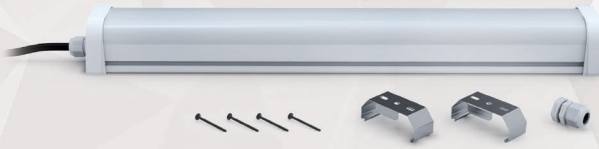

IP 65
IK 08

20
WATT

TRI-6020C

COLOR TEMPERATURE 3.000K

TRI-6020D

COLOR TEMPERATURE 4.200K

TRI-6020F

COLOR TEMPERATURE 6.400K

175-250V
50-60HZ

108
LED Q.TY

CLASS II
ELECTRIC

250°
FIELD ANGLE

30.000h
LIFESPAN

220°
BEAM ANGLE

LUMEN	1.800 lm	LUMEN	1.800 lm	LUMEN	1.900 lm
CRI	Ra80	CRI	Ra83	CRI	Ra84
DIMMABLE	NO	DIMMABLE	NO	DIMMABLE	NO
WARM-UP TIME	<0,5s	WARM-UP TIME	<0,5s	WARM-UP TIME	<0,5s
SDCM	<6	SDCM	<6	SDCM	<6
INSTALLATION	OUTDOOR	INSTALLATION	OUTDOOR	INSTALLATION	OUTDOOR
MAX INTENSITY	400 cd	MAX INTENSITY	400 cd	MAX INTENSITY	400 cd
Hg and Pb	0%	Hg and Pb	0%	Hg and Pb	0%
POWER SUPPLIER	ON BOARD	POWER SUPPLIER	ON BOARD	POWER SUPPLIER	ON BOARD

Measures.
710mm x 150mm x 170mm
This Outer Box Contains.
4 pcs