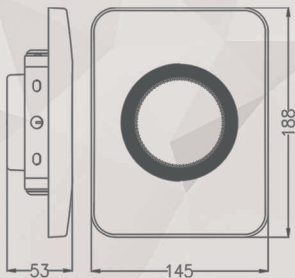

50 WATT

FL-50BC 3.000K

195-265V
50-60HZ

NO
DIMMABLE

5.000
LUMEN

30.000h
LIFESPAN

IP65
PROTECTION
CLASS

120°
BEAM ANGLE

Measures.
410mm x 350mm x 175mm

This Outer Box Contains.
12 pcs

8056039330566