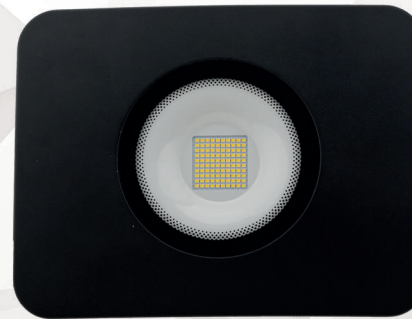

COMPACT DESIGN

**FLOOD
LED**

INFRARED/MICROWAVE

SENSOR

LED LAMP

A60

DIMMABLE SWITCHING
COLOR SWITCHING
RGB COLOR

COMPACT DESIGN

FL-70BD 5.000K

195-265V
50-60HZ

NO
DIMMABLE

7.000
LUMEN

30.000h
LIFESPAN

IP65
PROTECTION
CLASS

120°
BEAM ANGLE

Measures.
415mm x 306mm x 246mm
This Outer Box Contains.
5 pcs

8056039330597

100 WATT

FL-100BC 3.000K

195-265V
50-60HZ

NO
DIMMABLE

10.000
LUMEN

30.000h
LIFESPAN

IP65
PROTECTION
CLASS

120°
BEAM ANGLE

Measures.
335mm x 260mm x 270mm
This Outer Box Contains.
3 pcs

8056039330603

100 WATT

FL-100BD 5.000K

195-265V
50-60HZ

NO
DIMMABLE

10.000
LUMEN