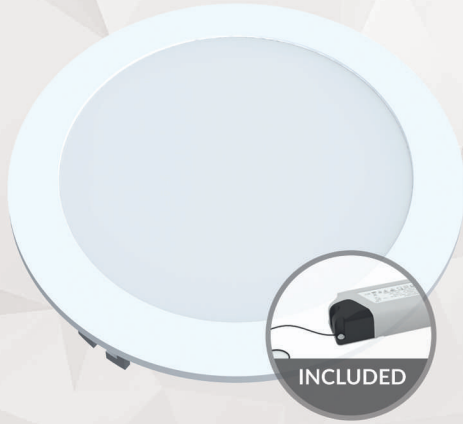

Measures.
1550mm x 150mm x 170mm

This Outer Box Contains.
4 pcs

DOWNLIGHT

LED

6 WATT

DL-IP1206C 3.000K

- 200-240V 50-60HZ
- NO DIMMABLE
- 600 LUMEN
- 30.000h LIFESPAN
- IP21 PROTECTION CLASS
- 120° BEAM ANGLE