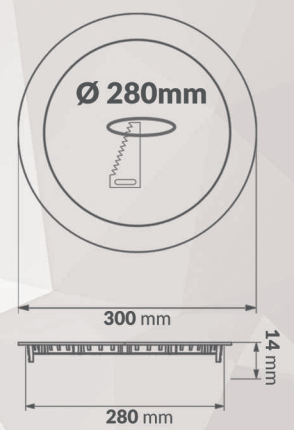

IP21 PROTECTION CLASS

120° BEAM ANGLE

Measures.
475mm x 325mm x 255mm
This Outer Box Contains.
20 pcs

18 WATT

DL-IP22518D 4.000K

200-240V
50-60HZ

NO DIMMABLE

1.800 LUMEN

30.000h LIFESPAN

IP21 PROTECTION CLASS

120° BEAM ANGLE

Measures.
475mm x 325mm x 285mm
This Outer Box Contains.
20 pcs

18 WATT

DL-IP22518F 6.000K

200-240V
50-60HZ

NO DIMMABLE

1.800 LUMEN

30.000h LIFESPAN

IP21 PROTECTION CLASS

120° BEAM ANGLE

Measures.
475mm x 325mm x 285mm
This Outer Box Contains.
20 pcs

24 WATT

DL-IP30024C **3.000K**

- 200-240V 50-60HZ
- NO DIMMABLE
- 2.400 LUMEN
- 30.000h LIFESPAN
- IP21 PROTECTION CLASS
- 120° BEAM ANGLE

Measures. **640mm x 325mm x 365mm**
This Outer Box Contains. **20 pcs**

- F
- Ra 80
- IK 05
-
-

24 WATT

DL-IP30024D **4.000K**

- 200-240V 50-60HZ
- NO DIMMABLE
- 2.400 LUMEN
- 30.000h LIFESPAN
- IP21 PROTECTION CLASS
- 120° BEAM ANGLE