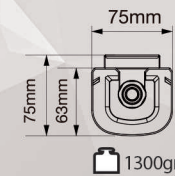

NO
DIMMABLE

1.000
LUMEN

30.000h
LIFESPAN

IP65
PROTECTION
CLASS

120°
BEAM ANGLE

Measures.
335mm x 315mm x 205mm

This Outer Box Contains.
36 pcs

8056039330504

120°
BEAM ANGLE

Measures.
570mm x 335mm x 150mm

This Outer Box Contains.
20 pcs

8056039330542

30 WATT

FL-30BD 5.000K

195-265V
50-60HZ

NO
DIMMABLE

120°
BEAM ANGLE

Measures.
335mm x 260mm x 270mm
This Outer Box Contains.
3 pcs

8056039330603

100 WATT

FL-100BD 5.000K

195-265V
50-60HZ

NO
DIMMABLE

10.000
LUMEN

Measures.
710mm x 150mm x 170mm
This Outer Box Contains.
4 pcs

EASY FAST LINK SYSTEM

IP 65

IK 08

40
WATT

TRI-12040C

COLOR TEMPERATURE 3.000K

TRI-12040D