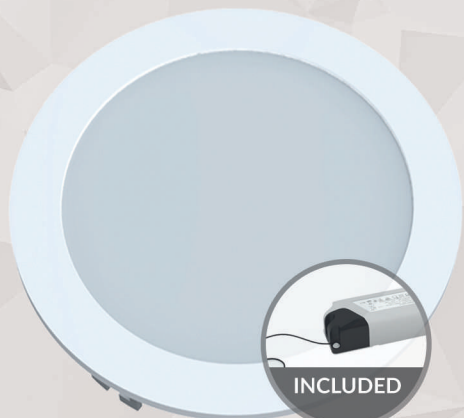

12 WATT

DL-IP17512D 4.000K

- 200-240V 50-60HZ
- NO DIMMABLE
- 1.200 LUMEN
- 30.000h LIFESPAN
- IP21 PROTECTION CLASS
- 120° BEAM ANGLE

Measures. 375mm x 325mm x 235mm
This Outer Box Contains. 20 pcs

- F
- Ra 80
- IK 05
- III
- CE