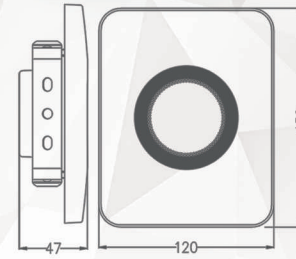

120°
BEAM ANGLE

Measures.
570mm x 335mm x 150mm

This Outer Box Contains.
20 pcs

8056039330542

30 WATT

FL-30BD 5.000K

195-265V
50-60HZ

NO
DIMMABLE

3.000
LUMEN

30.000h
LIFESPAN

IP65
PROTECTION
CLASS

120°
BEAM ANGLE

Measures.
570mm x 335mm x 150mm

This Outer Box Contains.
20 pcs

8056039330559

50 WATT