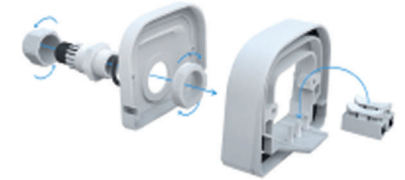

IP 65
IK 08

20
WATT

TRI-6020C

COLOR TEMPERATURE 3.000K

TRI-6020D

COLOR TEMPERATURE 4.200K

TRI-6020F

COLOR TEMPERATURE 6.400K

175-250V
50-60HZ

108
LED Q.TY

CLASS II
ELECTRIC

250°
FIELD ANGLE

30.000h
LIFESPAN

220°
BEAM ANGLE

LUMEN	1.800 lm	LUMEN	1.800 lm	LUMEN	1.900 lm
CRI	Ra80	CRI	Ra83	CRI	Ra84
DIMMABLE	NO	DIMMABLE	NO	DIMMABLE	NO
WARM-UP TIME	<0,5s	WARM-UP TIME	<0,5s	WARM-UP TIME	<0,5s
SDCM	<6	SDCM	<6	SDCM	<6
INSTALLATION	OUTDOOR	INSTALLATION	OUTDOOR	INSTALLATION	OUTDOOR
MAX INTENSITY	400 cd	MAX INTENSITY	400 cd	MAX INTENSITY	400 cd
Hg and Pb	0%	Hg and Pb	0%	Hg and Pb	0%
POWER SUPPLIER	ON BOARD	POWER SUPPLIER	ON BOARD	POWER SUPPLIER	ON BOARD

Measures.
710mm x 150mm x 170mm
This Outer Box Contains.
4 pcs