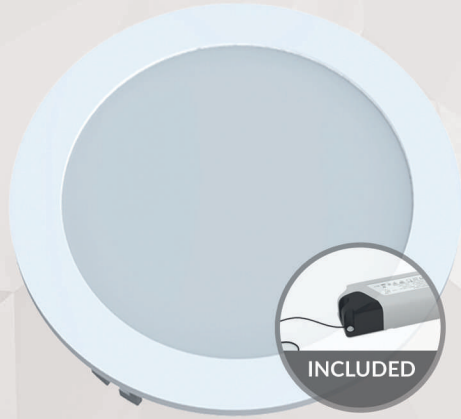

Measures. 375mm x 325mm x 235mm
This Outer Box Contains. 20 pcs

- F
- Ra 80
- IK 05
- III
- CE

18 WATT

DL-IP22518C 3.000K

200-240V
50-60HZ

NO DIMMABLE

1.800 LUMEN

30.000h LIFESPAN

IP21 PROTECTION CLASS

120° BEAM ANGLE

Measures.
475mm x 325mm x 255mm
This Outer Box Contains.
20 pcs

18 WATT

DL-IP22518D 4.000K

200-240V
50-60HZ

NO DIMMABLE

1.800 LUMEN