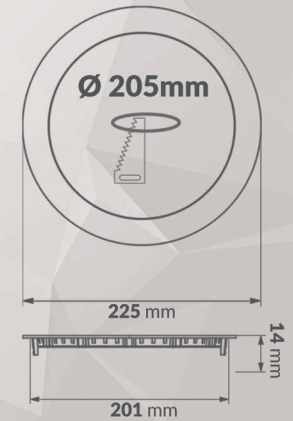

IP21 PROTECTION CLASS

120° BEAM ANGLE

Measures.
475mm x 325mm x 255mm
This Outer Box Contains.
20 pcs

18 WATT

DL-IP22518D 4.000K

200-240V
50-60HZ

NO DIMMABLE

1.800 LUMEN

30.000h LIFESPAN

IP21 PROTECTION CLASS

120° BEAM ANGLE

Measures.
475mm x 325mm x 285mm
This Outer Box Contains.
20 pcs

18 WATT

DL-IP22518F 6.000K

200-240V
50-60HZ

NO DIMMABLE

1.800 LUMEN

30.000h LIFESPAN

IP21 PROTECTION CLASS

120° BEAM ANGLE

Measures.
475mm x 325mm x 285mm
This Outer Box Contains.
20 pcs

24 WATT

DL-IP30024C **3.000K**

- 200-240V 50-60HZ
- NO DIMMABLE
- 2.400 LUMEN
- 30.000h LIFESPAN
- IP21 PROTECTION CLASS
- 120° BEAM ANGLE

Measures. **640mm x 325mm x 365mm**
This Outer Box Contains. **20 pcs**

- F
- Ra 80
- IK 05
-
-

24 WATT

DL-IP30024D **4.000K**

- 200-240V 50-60HZ
- NO DIMMABLE
- 2.400 LUMEN
- 30.000h LIFESPAN
- IP21 PROTECTION CLASS
- 120° BEAM ANGLE