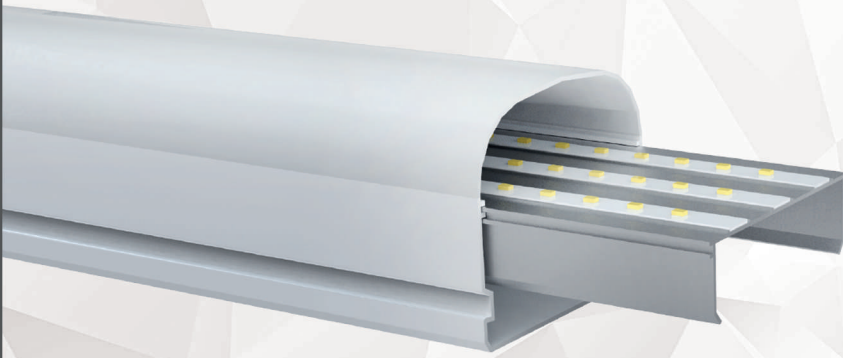

IP 65
IK 08

20
WATT

TRI-6020C

COLOR TEMPERATURE 3.000K

TRI-6020D

COLOR TEMPERATURE 4.200K

TRI-6020F

COLOR TEMPERATURE 6.400K

175-250V
50-60HZ

108
LED Q.TY

CLASS II
ELECTRIC

250°
FIELD ANGLE

30.000h
LIFESPAN

220°
BEAM ANGLE

LUMEN	1.800 lm	LUMEN	1.800 lm	LUMEN	1.900 lm
CRI	Ra80	CRI	Ra83	CRI	Ra84
DIMMABLE	NO	DIMMABLE	NO	DIMMABLE	NO
WARM-UP TIME	<0,5s	WARM-UP TIME	<0,5s	WARM-UP TIME	<0,5s
SDCM	<6	SDCM	<6	SDCM	<6
INSTALLATION	OUTDOOR	INSTALLATION	OUTDOOR	INSTALLATION	OUTDOOR
MAX INTENSITY	400 cd	MAX INTENSITY	400 cd	MAX INTENSITY	400 cd
Hg and Pb	0%	Hg and Pb	0%	Hg and Pb	0%
POWER SUPPLIER	ON BOARD	POWER SUPPLIER	ON BOARD	POWER SUPPLIER	ON BOARD

Measures.
710mm x 150mm x 170mm
This Outer Box Contains.
4 pcs