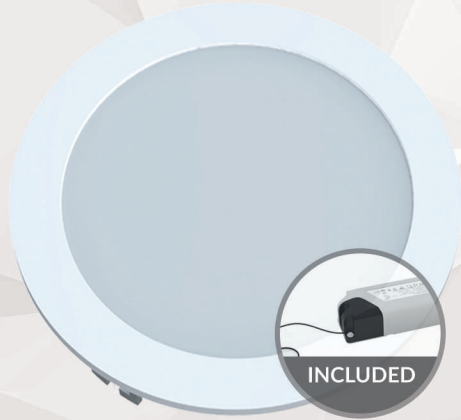

18 WATT

DL-IP22518C 3.000K

200-240V
50-60HZ

NO DIMMABLE

1.800 LUMEN

30.000h LIFESPAN

IP21 PROTECTION CLASS

120° BEAM ANGLE

Measures.
475mm x 325mm x 255mm
This Outer Box Contains.
20 pcs

18 WATT

DL-IP22518D 4.000K

200-240V
50-60HZ

NO DIMMABLE

1.800 LUMEN

30.000h LIFESPAN

IP21 PROTECTION CLASS

120° BEAM ANGLE

Measures.
475mm x 325mm x 285mm
This Outer Box Contains.
20 pcs

18 WATT

DL-IP22518F 6.000K

200-240V
50-60HZ

NO DIMMABLE

1.800 LUMEN

30.000h LIFESPAN

IP21 PROTECTION CLASS

120° BEAM ANGLE

Measures.
475mm x 325mm x 285mm
This Outer Box Contains.
20 pcs