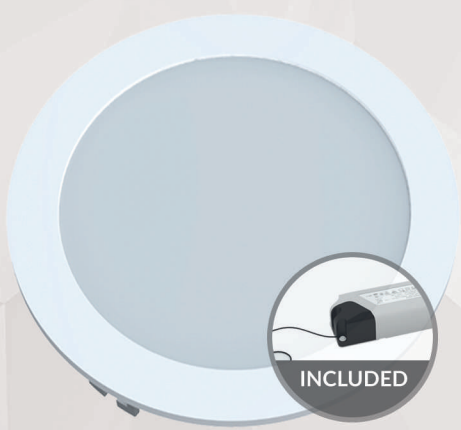

24 WATT

DL-IP30024C **3.000K**

- 200-240V 50-60HZ
- NO DIMMABLE
- 2.400 LUMEN
- 30.000h LIFESPAN
- IP21 PROTECTION CLASS
- 120° BEAM ANGLE

Measures. **640mm x 325mm x 365mm**
This Outer Box Contains. **20 pcs**

- F
- Ra 80
- IK 05