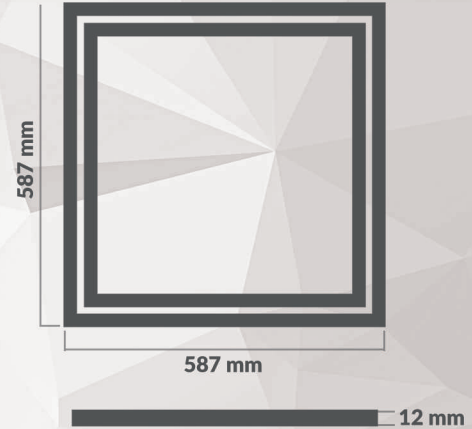

36 WATT

PF-6036D-GM 4.000K

- 200-240V 50-60HZ
- NO DIMMABLE
- 3.600 LUMEN
- 30.000h LIFESPAN
- IP20 PROTECTION CLASS
- 120° BEAM ANGLE

Measures.
635mm x 170mm x 635mm
This Outer Box Contains.
5 pcs

- F
- Ra 80
- IK 03
- III
- CE