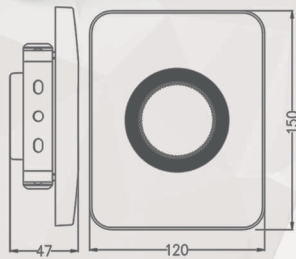

120°
BEAM ANGLE

Measures.
570mm x 335mm x 150mm

This Outer Box Contains.
20 pcs

8056039330542

30 WATT

FL-30BD 5.000K

195-265V
50-60HZ

NO
DIMMABLE

3.000
LUMEN

30.000h
LIFESPAN

IP65
PROTECTION
CLASS

120°
BEAM ANGLE

Measures.
570mm x 335mm x 150mm

This Outer Box Contains.
20 pcs

8056039330559

50 WATT