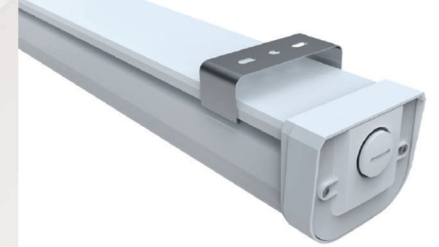

IP 65
IK 08

20
WATT

TRI-6020C

COLOR TEMPERATURE 3.000K

TRI-6020D

COLOR TEMPERATURE 4.200K

TRI-6020F

COLOR TEMPERATURE 6.400K

175-250V
50-60HZ

108
LED Q.TY

CLASS II
ELECTRIC

250°
FIELD ANGLE

30.000h
LIFESPAN

220°
BEAM ANGLE

LUMEN	1.800 lm	LUMEN	1.800 lm	LUMEN	1.900 lm
CRI	Ra80	CRI	Ra83	CRI	Ra84
DIMMABLE	NO	DIMMABLE	NO	DIMMABLE	NO
WARM-UP TIME	<0,5s	WARM-UP TIME	<0,5s	WARM-UP TIME	<0,5s
SDCM	<6	SDCM	<6	SDCM	<6
INSTALLATION	OUTDOOR	INSTALLATION	OUTDOOR	INSTALLATION	OUTDOOR
MAX INTENSITY	400 cd	MAX INTENSITY	400 cd	MAX INTENSITY	400 cd
Hg and Pb	0%	Hg and Pb	0%	Hg and Pb	0%
POWER SUPPLIER	ON BOARD	POWER SUPPLIER	ON BOARD	POWER SUPPLIER	ON BOARD

Measures.
710mm x 150mm x 170mm
This Outer Box Contains.
4 pcs