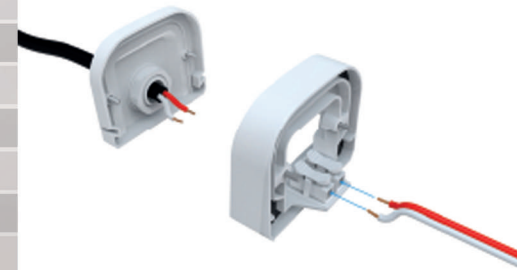

IP 65
IK 08

20
WATT

TRI-6020C

COLOR TEMPERATURE 3.000K

TRI-6020D

COLOR TEMPERATURE 4.200K

TRI-6020F

COLOR TEMPERATURE 6.400K

175-250V
50-60HZ

108
LED Q.TY

CLASS II
ELECTRIC

250°
FIELD ANGLE

30.000h
LIFESPAN

220°
BEAM ANGLE

LUMEN	1.800 lm	LUMEN	1.800 lm	LUMEN	1.900 lm
CRI	Ra80	CRI	Ra83	CRI	Ra84
DIMMABLE	NO	DIMMABLE	NO	DIMMABLE	NO
WARM-UP TIME	<0,5s	WARM-UP TIME	<0,5s	WARM-UP TIME	<0,5s
SDCM	<6	SDCM	<6	SDCM	<6
INSTALLATION	OUTDOOR	INSTALLATION	OUTDOOR	INSTALLATION	OUTDOOR
MAX INTENSITY	400 cd	MAX INTENSITY	400 cd	MAX INTENSITY	400 cd
Hg and Pb	0%	Hg and Pb	0%	Hg and Pb	0%
POWER SUPPLIER	ON BOARD	POWER SUPPLIER	ON BOARD	POWER SUPPLIER	ON BOARD

Measures.
710mm x 150mm x 170mm
This Outer Box Contains.
4 pcs