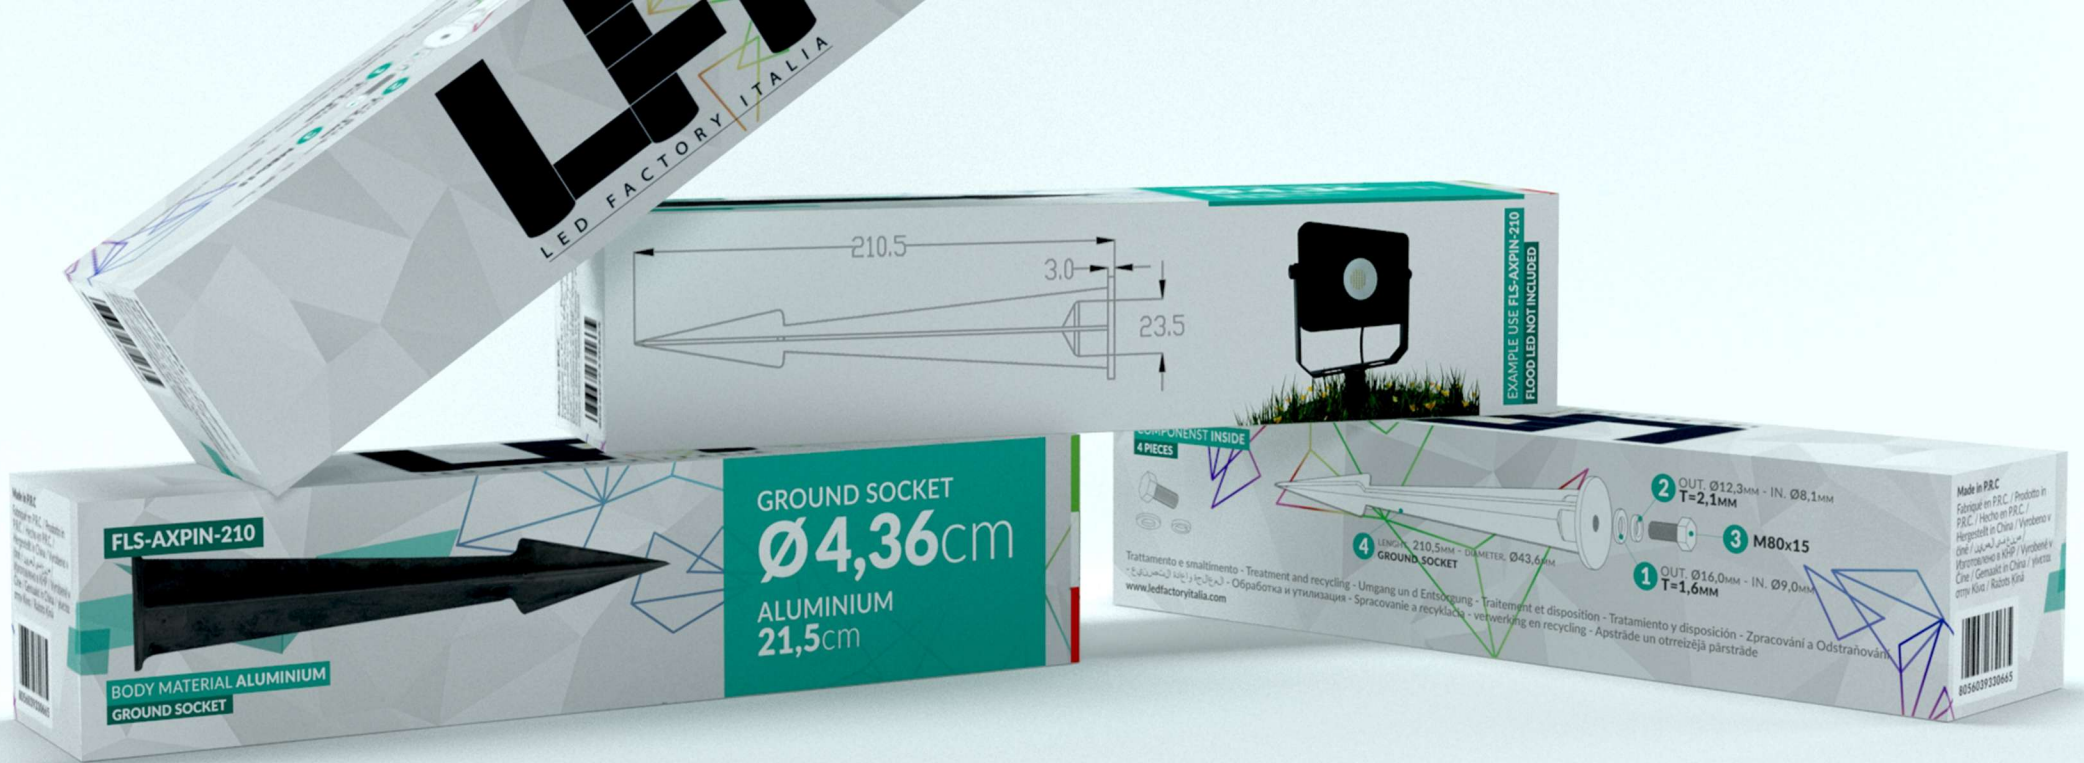

FLS-AXPIN-210

**BODY MATERIAL ALUMINIUM
GROUND SOCKET**

LENGHT. 210,5MM - DIAMETER. Ø43,6MM

8056039330665

Measures.
460mm x 270mm x 270mm
This Outer Box Contains.
50 pcs

FLS-AXPI-170

**BODY MATERIAL ALUMINIUM
GROUND SOCKET**

LENGHT. 170,0MM - DIAMETER. Ø43,5MM

8056039330658

Measures.
380mm x 270mm x 270mm
This Outer Box Contains.
50 pcs