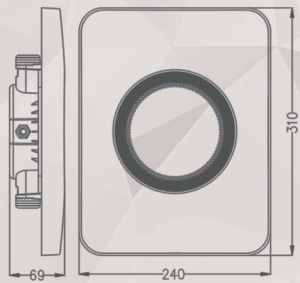

120°
BEAM ANGLE

Measures.
335mm x 260mm x 270mm
This Outer Box Contains.
3 pcs

8056039330603

100 WATT

FL-100BD 5.000K

195-265V
50-60HZ

NO
DIMMABLE

10.000
LUMEN