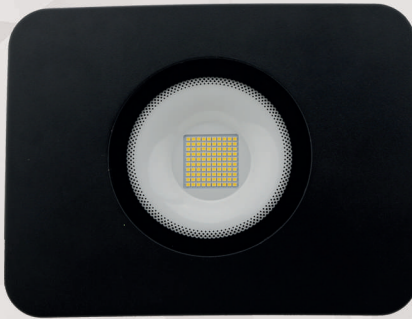

100 WATT

FL-100BC 3.000K

195-265V
50-60HZ

NO
DIMMABLE

10.000
LUMEN

30.000h
LIFESPAN

IP65
PROTECTION
CLASS

120°
BEAM ANGLE