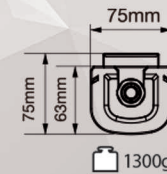

120°
BEAM ANGLE

Measures.
570mm x 335mm x 150mm

This Outer Box Contains.
20 pcs

8056039330542

30 WATT

FL-30BD 5.000K

195-265V
50-60HZ

NO
DIMMABLE

Measures.
1270mm x 150mm x 170mm
This Outer Box Contains.
4 pcs

EASY FAST LINK SYSTEM

IP 65
IK 08

WATT
50

TRI-15050D

COLOR TEMPERATURE 3.000K

TRI-15050D

COLOR TEMPERATURE 4.200K

Measures.
1550mm x 150mm x 170mm

This Outer Box Contains.
4 pcs

DOWNLIGHT

LED

6 WATT

DL-IP1206C 3.000K

- 200-240V 50-60HZ
- NO DIMMABLE
- 600 LUMEN
- 30.000h LIFESPAN
- IP21 PROTECTION CLASS
- 120° BEAM ANGLE

Measures. 540mm x 325mm x 180mm
This Outer Box Contains. 40 pcs

8056039330702

- F
- Ra 80
- IK 05
- III
- CE

6 WATT

DL-IP1206D 4.000K

- 200-240V 50-60HZ
- NO DIMMABLE
- 600 LUMEN
- 30.000h LIFESPAN
- IP21 PROTECTION CLASS
- 120° BEAM ANGLE