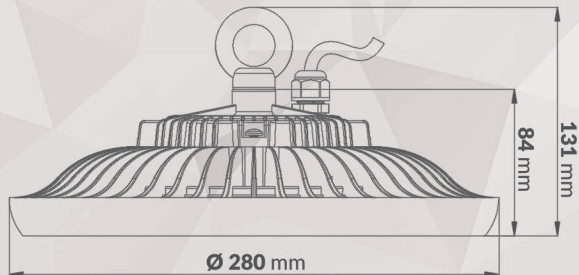

150 WATT

SM-BAY150D 5.000K

- 220-240V 50-60HZ
- NO DIMMABLE
- 12.000 LUMEN
- 30.000h LIFESPAN
- IP44 PROTECTION CLASS
- 120° BEAM ANGLE

Measures. **410mm x 410mm x 320mm**
This Outer Box Contains. **2 pcs**