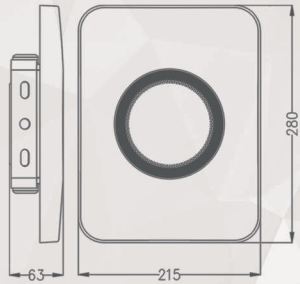

IP65
PROTECTION
CLASS

120°
BEAM ANGLE

Measures.
410mm x 350mm x 175mm

This Outer Box Contains.
12 pcs

8056039330573

70 WATT

FL-70BC 3.000K

195-265V
50-60HZ

NO
DIMMABLE

7.000
LUMEN

30.000h
LIFESPAN

IP65
PROTECTION
CLASS

120°
BEAM ANGLE

Measures.
415mm x 306mm x 246mm
This Outer Box Contains.
5 pcs

8056039330580

70 WATT

FL-70BD 5.000K

195-265V
50-60HZ

NO
DIMMABLE

7.000
LUMEN

30.000h
LIFESPAN

IP65
PROTECTION
CLASS

120°
BEAM ANGLE

Measures.
415mm x 306mm x 246mm
This Outer Box Contains.
5 pcs