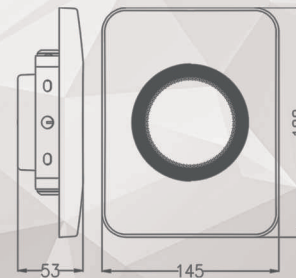

120°
BEAM ANGLE

Measures.
570mm x 335mm x 150mm

This Outer Box Contains.
20 pcs

8056039330542

30 WATT

FL-30BD 5.000K

195-265V
50-60HZ

NO
DIMMABLE

IP65
PROTECTION
CLASS

120°
BEAM ANGLE

Measures.
410mm x 350mm x 175mm

This Outer Box Contains.
12 pcs

8056039330573

70 WATT

FL-70BC 3.000K

195-265V
50-60HZ

NO
DIMMABLE

7.000
LUMEN

30.000h
LIFESPAN

IP65
PROTECTION
CLASS

120°
BEAM ANGLE

Measures.
415mm x 306mm x 246mm
This Outer Box Contains.
5 pcs

8056039330580

70 WATT