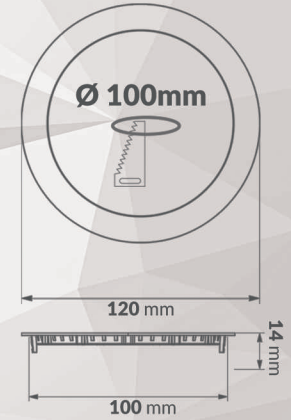

Measures.
1550mm x 150mm x 170mm

This Outer Box Contains.
4 pcs

DOWNLIGHT

LED

6 WATT

DL-IP1206C 3.000K

- 200-240V 50-60HZ
- NO DIMMABLE
- 600 LUMEN
- 30.000h LIFESPAN
- IP21 PROTECTION CLASS
- 120° BEAM ANGLE

Measures. 540mm x 325mm x 180mm
This Outer Box Contains. 40 pcs

8056039330702

- F
- Ra 80
- IK 05
- III
- CE

6 WATT

DL-IP1206D 4.000K

- 200-240V 50-60HZ
- NO DIMMABLE
- 600 LUMEN
- 30.000h LIFESPAN
- IP21 PROTECTION CLASS
- 120° BEAM ANGLE

Measures. 540mm x 325mm x 180mm
This Outer Box Contains. 40 pcs

8056039330712

- F
- Ra 80
- IK 05
- III
- CE

6 WATT

DL-IP1206F 6.000K

- 200-240V 50-60HZ
- NO DIMMABLE
- 600 LUMEN
- 30.000h LIFESPAN
- IP21 PROTECTION CLASS
- 120° BEAM ANGLE