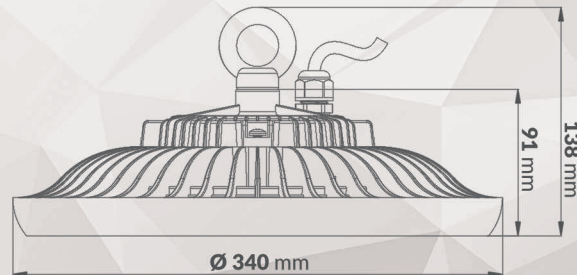

150 WATT

SM-BAY150D 5.000K

- 220-240V 50-60HZ
- NO DIMMABLE
- 12.000 LUMEN
- 30.000h LIFESPAN
- IP44 PROTECTION CLASS
- 120° BEAM ANGLE

Measures. **410mm x 410mm x 320mm**
This Outer Box Contains. **2 pcs**

8056039331235

- IK 09
- Ra 80