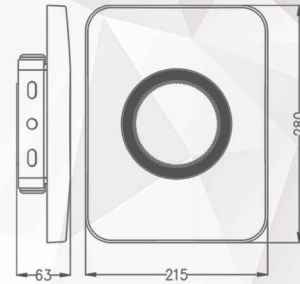

NO
DIMMABLE

7.000
LUMEN

30.000h
LIFESPAN

IP65
PROTECTION
CLASS

120°
BEAM ANGLE

Measures.
415mm x 306mm x 246mm
This Outer Box Contains.
5 pcs

8056039330580

70 WATT

FL-70BD 5.000K

195-265V
50-60HZ

NO
DIMMABLE

7.000
LUMEN

30.000h
LIFESPAN

IP65
PROTECTION
CLASS

120°
BEAM ANGLE

Measures.
415mm x 306mm x 246mm
This Outer Box Contains.
5 pcs

120°
BEAM ANGLE

Measures.
335mm x 260mm x 270mm
This Outer Box Contains.
3 pcs

8056039330603

100 WATT

FL-100BD 5.000K

195-265V
50-60HZ

NO
DIMMABLE

10.000
LUMEN