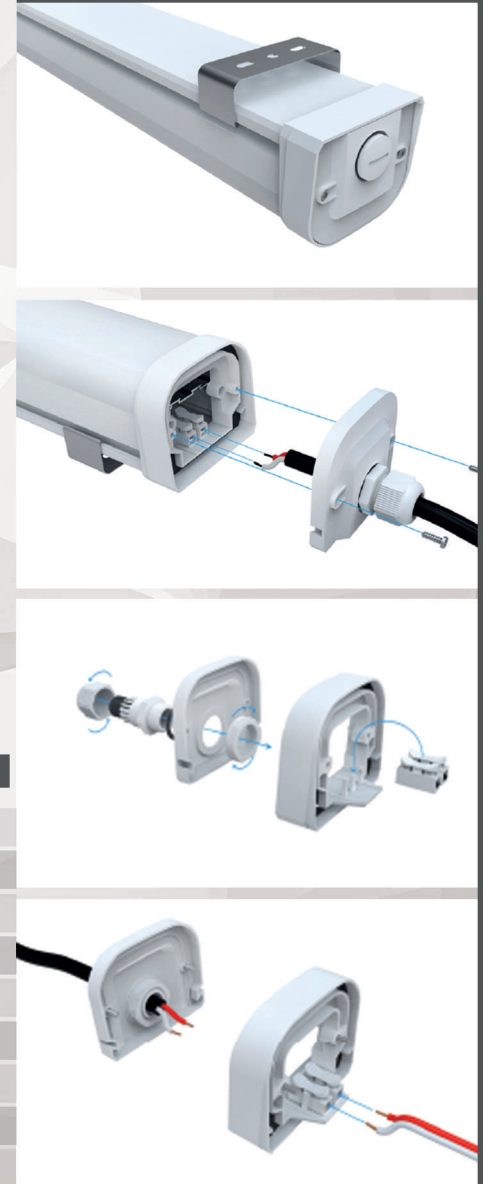

EASY FAST LINK SYSTEM

IP 65

IK 08