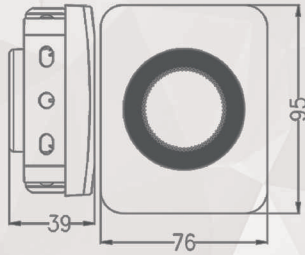

NO
DIMMABLE

1.000
LUMEN

30.000h
LIFESPAN

IP65
PROTECTION
CLASS

120°
BEAM ANGLE

Measures.
335mm x 315mm x 205mm

This Outer Box Contains.
36 pcs

8056039330504