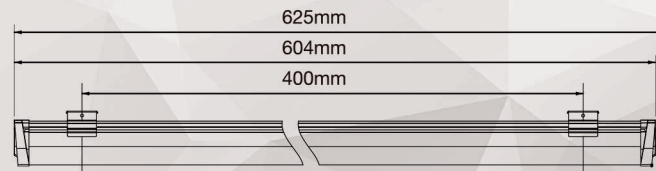

20
WATT

TRI-6020C

COLOR TEMPERATURE 3.000K

TRI-6020D

COLOR TEMPERATURE 4.200K

TRI-6020F

COLOR TEMPERATURE 6.400K

175-250V
50-60HZ

108
LED Q.TY

CLASS II
ELECTRIC

250°
FIELD ANGLE

30.000h
LIFESPAN

220°
BEAM ANGLE

LUMEN	1.800 lm	LUMEN	1.800 lm	LUMEN	1.900 lm
CRI	Ra80	CRI	Ra83	CRI	Ra84
DIMMABLE	NO	DIMMABLE	NO	DIMMABLE	NO
WARM-UP TIME	<0,5s	WARM-UP TIME	<0,5s	WARM-UP TIME	<0,5s
SDCM	<6	SDCM	<6	SDCM	<6
INSTALLATION	OUTDOOR	INSTALLATION	OUTDOOR	INSTALLATION	OUTDOOR
MAX INTENSITY	400 cd	MAX INTENSITY	400 cd	MAX INTENSITY	400 cd
Hg and Pb	0%	Hg and Pb	0%	Hg and Pb	0%
POWER SUPPLIER	ON BOARD	POWER SUPPLIER	ON BOARD	POWER SUPPLIER	ON BOARD

Measures.
710mm x 150mm x 170mm
This Outer Box Contains.
4 pcs