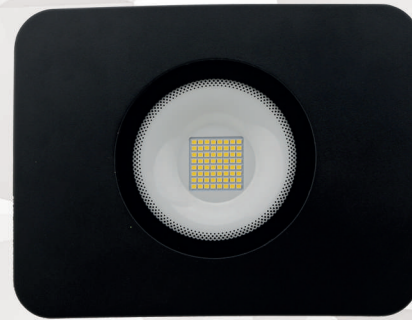

COMPACT DESIGN

**FLOOD
LED**

INFRARED/MICROWAVE

SENSOR

LED LAMP

A60

DIMMABLE SWITCHING
COLOR SWITCHING
RGB COLOR

COMPACT DESIGN

NO
DIMMABLE

7.000
LUMEN

30.000h
LIFESPAN

IP65
PROTECTION
CLASS

120°
BEAM ANGLE

Measures.
415mm x 306mm x 246mm
This Outer Box Contains.
5 pcs

8056039330580

70 WATT

FL-70BD 5.000K

195-265V
50-60HZ

NO
DIMMABLE

7.000
LUMEN

30.000h
LIFESPAN

IP65
PROTECTION
CLASS

120°
BEAM ANGLE

Measures.
415mm x 306mm x 246mm
This Outer Box Contains.
5 pcs