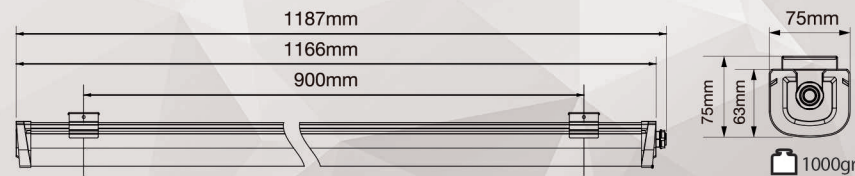

40
WATT

TRI-12040C

COLOR TEMPERATURE 3.000K

TRI-12040D

COLOR TEMPERATURE 4.200K

TRI-12040F

COLOR TEMPERATURE 6.400K

175-250V
50-60HZ

216 pcs
LED Q.TY

CLASS II
ELECTRIC

250°
FIELD ANGLE

30.000h
LIFESPAN

220°
BEAM ANGLE

LUMEN	3.400 lm	LUMEN	3.400 lm	LUMEN	3.500 lm
CRI	Ra80	CRI	Ra81	CRI	Ra84
DIMMABLE	NO	DIMMABLE	NO	DIMMABLE	NO
WARM-UP TIME	<0,5s	WARM-UP TIME	<0,5s	WARM-UP TIME	<0,5s
SDCM	<6	SDCM	<6	SDCM	<6
INSTALLATION	OUTDOOR	INSTALLATION	OUTDOOR	INSTALLATION	OUTDOOR
MAX INTENSITY	800 cd	MAX INTENSITY	800 cd	MAX INTENSITY	800 cd
Hg and Pb	0%	Hg and Pb	0%	Hg and Pb	0%
POWER SUPPLIER	ON BOARD	POWER SUPPLIER	ON BOARD	POWER SUPPLIER	ON BOARD

Measures.
1270mm x 150mm x 170mm
This Outer Box Contains.
4 pcs