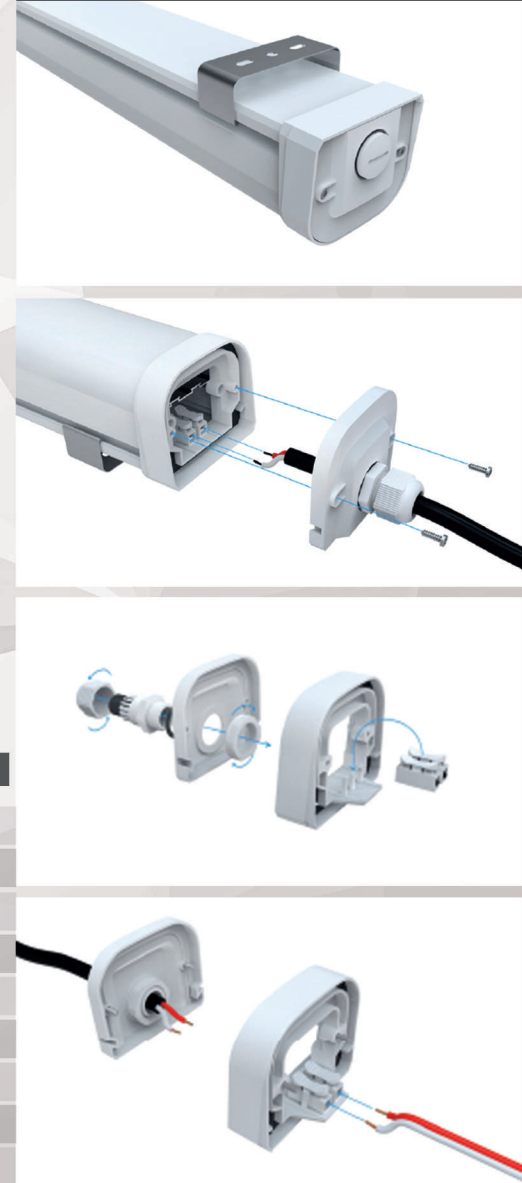

EASY FAST LINK SYSTEM

IP 65
IK 08

WATT
50

TRI-15050D

COLOR TEMPERATURE 3.000K

TRI-15050D

COLOR TEMPERATURE 4.200K

TRI-15050F

COLOR TEMPERATURE 6.400K

175-250V
50-60HZ

250°
FIELD ANGLE

270 pcs
LED Q.TY

30.000h
LIFESPAN

CLASS II
ELECTRIC

220°
BEAM ANGLE

LUMEN	4.300 lm	LUMEN	4.300 lm	LUMEN	4.400 lm
CRI	Ra80	CRI	Ra81	CRI	Ra84
DIMMABLE	NO	DIMMABLE	NO	DIMMABLE	NO
WARM-UP TIME	<0,5s	WARM-UP TIME	<0,5s	WARM-UP TIME	<0,5s
SDCM	<6	SDCM	<6	SDCM	<6
INSTALLATION	OUTDOOR	INSTALLATION	OUTDOOR	INSTALLATION	OUTDOOR
MAX INTENSITY	1000 cd	MAX INTENSITY	1000 cd	MAX INTENSITY	1000 cd
Hg and Pb	0%	Hg and Pb	0%	Hg and Pb	0%
POWER SUPPLIER	ON BOARD	POWER SUPPLIER	ON BOARD	POWER SUPPLIER	ON BOARD

Measures.
1550mm x 150mm x 170mm

This Outer Box Contains.
4 pcs