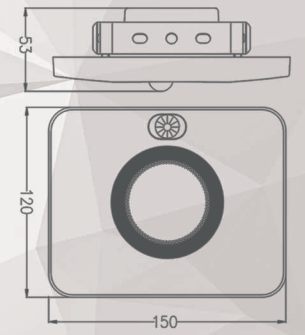

120°
BEAM ANGLE

Measures.
335mm x 260mm x 270mm
This Outer Box Contains.
3 pcs

8056039330603

100 WATT

FL-100BD 5.000K

195-265V
50-60HZ

NO
DIMMABLE

10.000
LUMEN

Measures.
410mm x 260mm x 235mm
This Outer Box Contains.
30 pcs

FLS-30BD 5.000K 30 WATT

- 195-265V**
50-60HZ
- NO DIMMABLE**
- 4-6 MT DISTANCE**
- 3.000 LUMEN**
- 20.000h LIFESPAN**
- 2.5-3.5 Min TIME DELAY**
- IP65 PROTECTION CLASS**
- 120° BEAM ANGLE**
- 100° DETECTION RANGE**

Measures.
570mm x 335mm x 150mm
This Outer Box Contains.
20 pcs

FLS-50BD 5.000K 50 WATT

- 195-265V**
50-60HZ
- NO DIMMABLE**
- 5-8 MT DISTANCE**
- 5.000 LUMEN**
- 20.000h LIFESPAN**
- 2.5-3.5 Min TIME DELAY**
- IP65 PROTECTION CLASS**
- 120° BEAM ANGLE**
- 100° DETECTION RANGE**