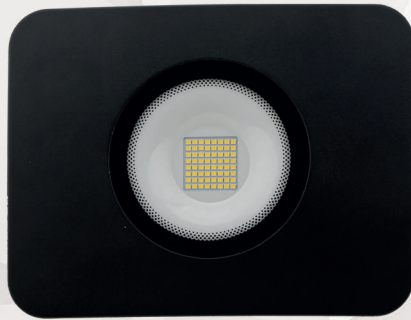

COMPACT DESIGN

**FLOOD
LED**

INFRARED/MICROWAVE

SENSOR

LED LAMP

A60

DIMMABLE SWITCHING
COLOR SWITCHING
RGB COLOR

COMPACT DESIGN

**HIGHBAY
LED**

BODY ALUMINIUM

**SOCKET GROUND
LED**

COMPACT DESIGN

**DOWNLIGHT
LED**

INDEX PAGE

1

FLOOD LED

FL-50BC 3.000K

195-265V
50-60HZ

NO
DIMMABLE

5.000
LUMEN

30.000h
LIFESPAN

IP65
PROTECTION
CLASS

120°
BEAM ANGLE

Measures.
410mm x 350mm x 175mm

IP65
PROTECTION
CLASS

120°
BEAM ANGLE

Measures.
410mm x 350mm x 175mm

This Outer Box Contains.
12 pcs

8056039330573

70 WATT

FL-70BC 3.000K

195-265V
50-60HZ