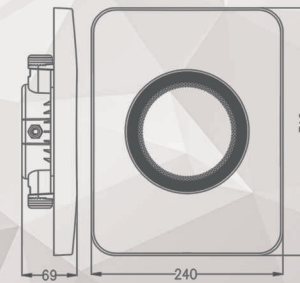

120°
BEAM ANGLE

Measures.
335mm x 260mm x 270mm
This Outer Box Contains.
3 pcs

8056039330603

100 WATT

FL-100BD 5.000K

195-265V
50-60HZ

NO
DIMMABLE

10.000
LUMEN

30.000h
LIFESPAN

IP65
PROTECTION
CLASS

120°
BEAM ANGLE

Measures.
335mm x 260mm x 270mm
This Outer Box Contains.
3 pcs

8056039330610

FLS-10BD 5.000K 10 WATT

- 195-265V**
50-60HZ
- NO DIMMABLE**
- 3-5 MT DISTANCE**
- 1.000 LUMEN**
- 20.000h LIFESPAN**
- 2.5-3.5 Min TIME DELAY**
- IP65 PROTECTION CLASS**
- 120° BEAM ANGLE**
- 100° DETECTION RANGE**