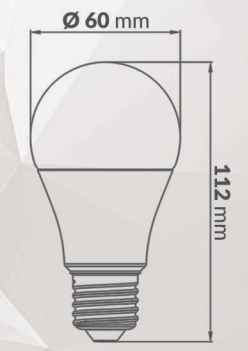

3.000K Warm White

1. STEP ON/FF 33% 2. STEP ON/FF 50% 3. STEP ON/FF 100%

8056039331259

ENERGY LABEL: A+, 9 WATT, 220-240V 50-60HZ, 800 LUMEN, 3 STEP DIMMABLE, 20.000h LIFESPAN, 300° BEAM ANGLE

A60-ADIM9C
DIMMABLE SWITCHING

3.000K 4.200K 6.400K

1. STEP ON/FF 2. STEP ON/FF 3. STEP ON/FF

8056039331266

ENERGY LABEL: A+, 9 WATT, 220-240V 50-60HZ, 800 LUMEN, 3 STEP DIMMABLE, 20.000h LIFESPAN, 300° BEAM ANGLE

A60-ACCT9C
COLOR SWITCHING

RGB COLOR WITH REMOTE CONTROL RGB

8056039331273

ENERGY LABEL: A+, 4 WATT, 220-240V 50-60HZ, 320 LUMEN, RGB REMOTE CONTROL, 20.000h LIFESPAN, 300° BEAM ANGLE

A60-RGB4
RGB COLOR / REMOTE

POWER FACTOR	0,50	POWER FACTOR	0,50
CRI	>80	CRI	>80
STARTING TIME	<0,5s	STARTING TIME	<0,5s
WARM-UP TIME	<0,5s	WARM-UP TIME	<0,5s
SDCM	<6	SDCM	<6
INSTALLATION	INDOOR	INSTALLATION	INDOOR
AT 6000h - LLMF >0.90 - LSF >0.90		AT 6000h - LLMF >0.90 - LSF >0.90	
CYCLE ON/OFF	>15.000 (1'on/3'off)	CYCLE ON/OFF	>15.000 (1'on/3'off)

Measures.
335mm x 120mm x 670mm
This Outer Box Contains.
50 pcs