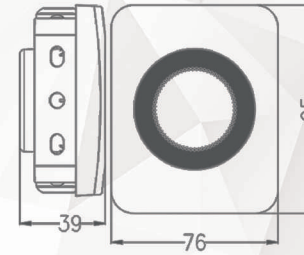

NO
DIMMABLE

1.000
LUMEN

30.000h
LIFESPAN

IP65
PROTECTION
CLASS

120°
BEAM ANGLE

Measures.
335mm x 315mm x 205mm

This Outer Box Contains.
36 pcs

8056039330504

Measures.
335mm x 315mm x 205mm

This Outer Box Contains.
36 pcs

8056039330511

20 WATT

FL-20BC 3.000K

195-265V
50-60HZ

NO
DIMMABLE

2.000
LUMEN