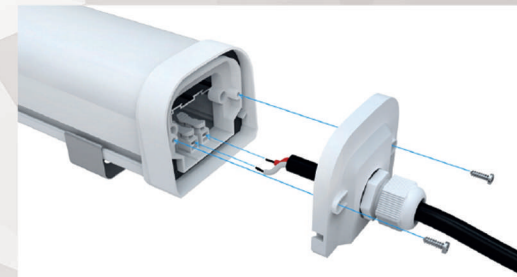

IP 65
IK 08

20
WATT

TRI-6020C

COLOR TEMPERATURE 3.000K

TRI-6020D

COLOR TEMPERATURE 4.200K

TRI-6020F

COLOR TEMPERATURE 6.400K

175-250V
50-60HZ

108
LED Q.TY

CLASS II
ELECTRIC

250°
FIELD ANGLE

30.000h
LIFESPAN

220°
BEAM ANGLE

LUMEN	1.800 lm	LUMEN	1.800 lm	LUMEN	1.900 lm
CRI	Ra80	CRI	Ra83	CRI	Ra84
DIMMABLE	NO	DIMMABLE	NO	DIMMABLE	NO
WARM-UP TIME	<0,5s	WARM-UP TIME	<0,5s	WARM-UP TIME	<0,5s
SDCM	<6	SDCM	<6	SDCM	<6
INSTALLATION	OUTDOOR	INSTALLATION	OUTDOOR	INSTALLATION	OUTDOOR
MAX INTENSITY	400 cd	MAX INTENSITY	400 cd	MAX INTENSITY	400 cd
Hg and Pb	0%	Hg and Pb	0%	Hg and Pb	0%
POWER SUPPLIER	ON BOARD	POWER SUPPLIER	ON BOARD	POWER SUPPLIER	ON BOARD

Measures.
710mm x 150mm x 170mm
This Outer Box Contains.
4 pcs