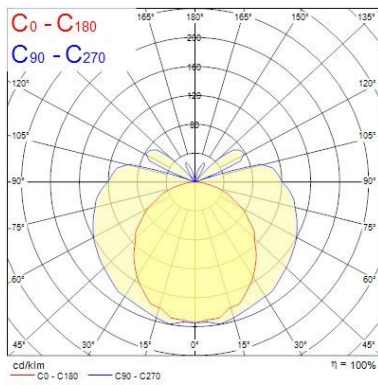

SylMirror SYLMIRROR LED FLUTE IP44 NW 0043210

Weight (kg) 0.101

Packaging

Single packaging type	Carton
Product EAN number	5410288432106
Packaging single length / height (cm)	41.0
Packaging single width (cm)	13.0
Packaging single depth (cm)	6.5
DUN14 (outer)	15410288432103
Units per outer package	6
Packaging outer length / height (cm)	43.0
Packaging outer width (cm)	41.0
Packaging outer depth (cm)	15.5

PHOTOMETRY

TECHNICAL DRAWINGS