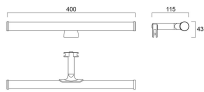

TECHNICAL DRAWINGS