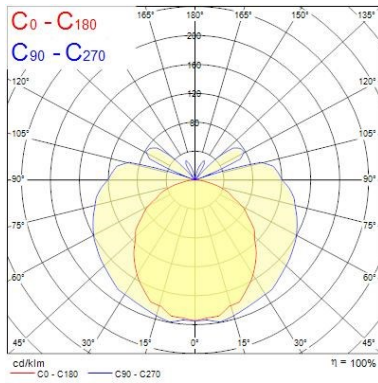

SylMirror SYLMIRROR LED FLUTE IP44 WW 0043235

Weight (kg) 0.101

Packaging

Single packaging type	Carton
Product EAN number	5410288432359
Packaging single length / height (cm)	41.0
Packaging single width (cm)	13.0
Packaging single depth (cm)	6.5
DUN14 (outer)	15410288432356
Units per outer package	6
Packaging outer length / height (cm)	43.0
Packaging outer width (cm)	41.0
Packaging outer depth (cm)	15.5

PHOTOMETRY

TECHNICAL DRAWINGS