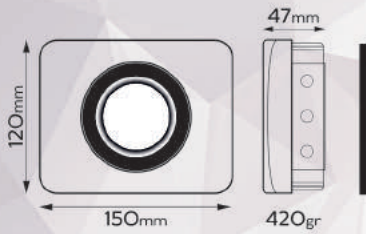

OuterBox Measures.
335mm x 315mm x 205mm
OuterBox content.
36 pcs
OuterBox Gross Weight.
12 kg

FL-20BC 3.000K

20W
POWER

2.000
lumen
Luminous Flux

FL-20BD 5.000K

20W
POWER

2.000
lumen
Luminous Flux

FL-20WC 3.000K

20W
POWER

2.000
lumen
Luminous Flux

FL-20WD 5.000K

20W
POWER

2.000
lumen
Luminous Flux

OuterBox Measures.
410mm x 260mm x 235mm
OuterBox content.
30 pcs
OuterBox Gross Weight.
10,3 kg

FL-30BC

3.000K

30W
POWER

3.000
lumen
Luminous Flux

FL-30WD

5.000K

30W
POWER

3.000
lumen
Luminous Flux

OuterBox Measures.
570mm x 335mm x 150mm
OuterBox content.
20 pcs
OuterBox Gross Weight.
8,6 kg

FL-50BC

3.000K

50W
POWER

5.000
lumen
Luminous Flux

FL-50BD

5.000K

50W
POWER

5.000
lumen
Luminous Flux

OuterBox Measures.
410mm x 350mm x 175mm
OuterBox content.
12 pcs
OuterBox Gross Weight.
8,8 kg