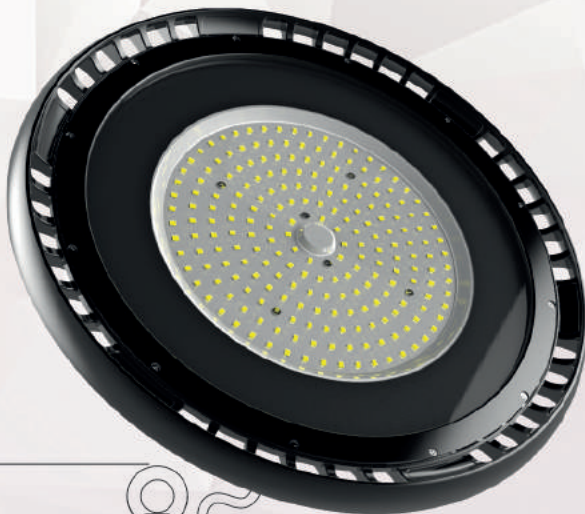

SM-BAY200D

5.000K

200W
POWER

16.000
Luminous Flux