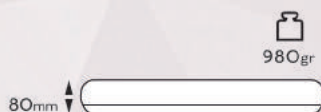

PL-RGBSOUND25 Full Range + RGB

25W
POWER

2.500
lumen
Luminous Flux