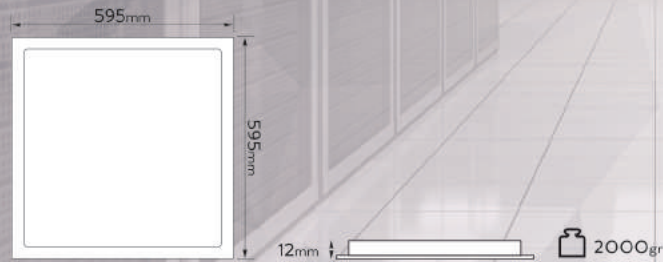

8056039330672

PN-6040D-LF **4.000K**

40W POWER **4,000** Luminous Flux

8056039330689

PN-6040F-LF **6.000K**

40W POWER **4,000** Luminous Flux

8056039330696

OuterBox Measures. **635mm x 220mm x 665mm**
 OuterBox content. **5 pcs**
 OuterBox Gross Weight. **13,5 kg**