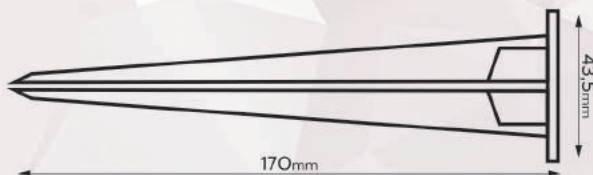

7.000
lumen
Luminous Flux

OuterBox Measures.
415mm x 306mm x 246mm
OuterBox content.
5 pcs
OuterBox Gross Weight.
12,9 kg

FL-100BC

3.000K

100W
POWER

10.000
lumen
Luminous Flux

FL-100BD

5.000K

100W
POWER

10.000
lumen
Luminous Flux

OuterBox Measures.
335mm x 260mm x 270mm
OuterBox content.
3 pcs
OuterBox Gross Weight.
9,1 kg

ground sockets ●●●

FLS-AXPIN-170

Al
Aluminium

Bolts Included

OuterBox Measures.
380mm x 270mm x 270mm
OuterBox content.
50 pcs
OuterBox Gross Weight.
4,7 kg