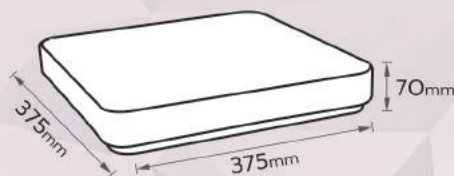

870gr

OuterBox Measures.
730mm x 390mm x 400mm
OuterBox content.
10 pcs
OuterBox Gross Weight.
12,0 kg