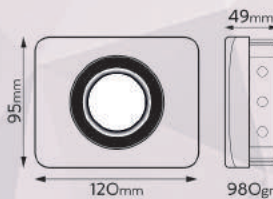

FLS-10BD 5.000K

10W
POWER

1.000
Luminous Flux

OuterBox Measures.
410mm x 260mm x 235mm
OuterBox content.
30 pcs
OuterBox Gross Weight.
10,1 kg

FLS-30BC 3.000K

30W
POWER

3.000
Luminous Flux

FLS-30BD 5.000K

30W
POWER

3.000
Luminous Flux

OuterBox Measures.
570mm x 335mm x 150mm
OuterBox content.
20 pcs
OuterBox Gross Weight.
12,9 kg

FLS-50BC 3.000K

50W
POWER

5.000
Luminous Flux

FLS-50BD 5.000K

50W
POWER

5.000
Luminous Flux

OuterBox Measures.
410mm x 350mm x 175mm
OuterBox content.
12 pcs
OuterBox Gross Weight.
9,6 kg

●●● RGB floodlight

FL-10RGB Full Range + RGB

10W
POWER

1.000
Luminous Flux

OuterBox Measures.
410mm x 260mm x 235mm
OuterBox content.
30 pcs
OuterBox Gross Weight.
10,1 kg

FL-30RGB Full Range + RGB

30W
POWER

3.000
Luminous Flux

OuterBox Measures.
570mm x 335mm x 150mm
OuterBox content.
20 pcs
OuterBox Gross Weight.
12,9 kg

waterproof ●●●

TRI-6020C	3.000K	TRI-6020D	4.200K	TRI-6020F	6.400K
20W POWER	1.800 Luminous Flux	20W POWER	1.800 Luminous Flux	20W POWER	1.900 Luminous Flux
8033638773611		8033638773628		8033638773635	