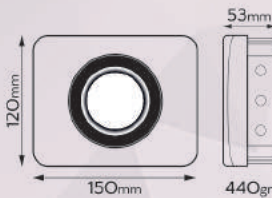

FLS-10BD 5.000K

10W
POWER

1.000
Luminous Flux

OuterBox Measures.
410mm x 260mm x 235mm
OuterBox content.
30 pcs
OuterBox Gross Weight.
10,1 kg

FLS-30BC 3.000K

30W
POWER

3.000
Luminous Flux

FLS-30BD 5.000K

30W
POWER

3.000
Luminous Flux

OuterBox Measures.
570mm x 335mm x 150mm
OuterBox content.
20 pcs
OuterBox Gross Weight.
12,9 kg

FLS-50BC 3.000K

50W
POWER

5.000
Luminous Flux

FLS-50BD 5.000K

50W
POWER

5.000
Luminous Flux

OuterBox Measures.
410mm x 350mm x 175mm
OuterBox content.
12 pcs
OuterBox Gross Weight.
9,6 kg

●●● RGB floodlight

FL-10RGB Full Range + RGB

10W
POWER

1.000
Luminous Flux

OuterBox Measures.
410mm x 260mm x 235mm
OuterBox content.
30 pcs
OuterBox Gross Weight.
10,1 kg

FL-30RGB Full Range + RGB

30W
POWER

3.000
Luminous Flux

OuterBox Measures.
570mm x 335mm x 150mm
OuterBox content.
20 pcs
OuterBox Gross Weight.
12,9 kg

waterproof ●●●

TRI-6020C	3.000K	TRI-6020D	4.200K	TRI-6020F	6.400K
20W POWER	1.800 Luminous Flux	20W POWER	1.800 Luminous Flux	20W POWER	1.900 Luminous Flux
8033638773611		8033638773628		8033638773635	