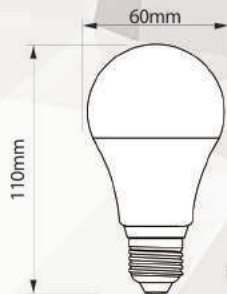

now you can control it...totally. Enjoy

A60-ACCT9 3.000K / 4.200K / 6.400K

9W POWER

800 lumen Luminous Flux

8056039331266

OuterBox Measures. **670mm x 120mm x 335mm**
OuterBox content. **60 pcs**
OuterBox Gross Weight. **5,4 kg**

45gr

50gr

A60-ADIM9C 3.000K

9W POWER

800 lumen Luminous Flux

8056039331259

OuterBox Measures. **670mm x 120mm x 335mm**
OuterBox content. **60 pcs**
OuterBox Gross Weight. **5,5 kg**

45gr