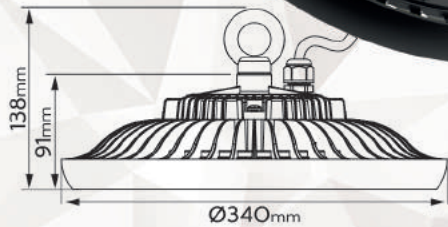

5.000K

100W
POWER

8.000
Luminous Flux

1950gr

OuterBox Measures.
680mm x 350mm x 300mm
OuterBox content.
4 pcs
OuterBox Gross Weight.
10,3 kg

SM-BAY150D

5.000K

150W
POWER

12.000
Luminous Flux

3250gr

OuterBox Measures.
410mm x 410mm x 320mm
OuterBox content.
2 pcs
OuterBox Gross Weight.
8,4 kg

SM-BAY200D

5.000K

200W
POWER

16.000
Luminous Flux

4550gr

OuterBox Measures.
470mm x 470mm x 330mm
OuterBox content.
2 pcs
OuterBox Gross Weight.
11,8 kg

Hi Power LED Lamps

E40

OuterBox Measures.
500mm x 390mm x 430mm
OuterBox content.
10 pcs
OuterBox Gross Weight.
9,0 kg