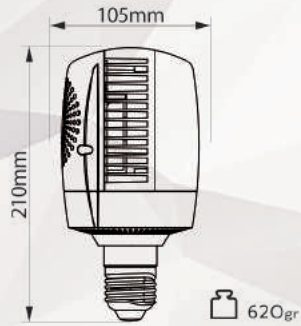

OuterBox Measures.
470mm x 470mm x 330mm
OuterBox content.
2 pcs
OuterBox Gross Weight.
11,8 kg

Hi Power LED Lamps

E40

OuterBox Measures.
500mm x 390mm x 430mm
OuterBox content.
10 pcs
OuterBox Gross Weight.
9,0 kg

7.400
lumen
Luminous Flux

8059617670986

E40

OuterBox Measures.
500mm x 390mm x 430mm
OuterBox content.
10 pcs
OuterBox Gross Weight.
9,0 kg

M105-40100D

4.200K

100W
POWER

9.500
lumen
Luminous Flux