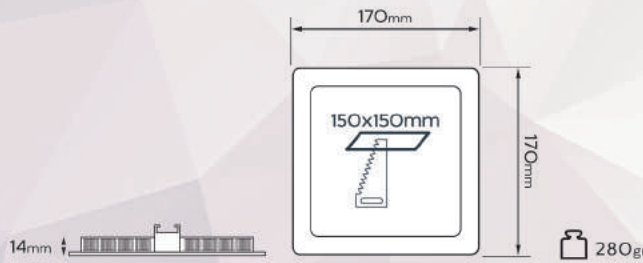

OuterBox Measures.
470mm x 470mm x 330mm
OuterBox content.
2 pcs
OuterBox Gross Weight.
11,8 kg

Hi Power LED Lamps

E40

OuterBox Measures.
500mm x 390mm x 430mm
OuterBox content.
10 pcs
OuterBox Gross Weight.
9,0 kg

DL-IS1206F 6.000K

6W POWER

600 Luminous Flux

8056039332171

OuterBox Measures.
345mm x 275mm x 370mm
 OuterBox content.
40 pcs
 OuterBox Gross Weight.
8,84 kg

DL-IS17012C 3.000K

12W POWER

1.200 Luminous Flux

8056039332201

OuterBox Measures.
465mm x 385mm x 370mm
 OuterBox content.
40 pcs
 OuterBox Gross Weight.
14,08 kg

DL-IS22018C 3.000K

18W POWER

1.800 Luminous Flux

8056039332218

DL-IS22018D 4.000K

18W POWER