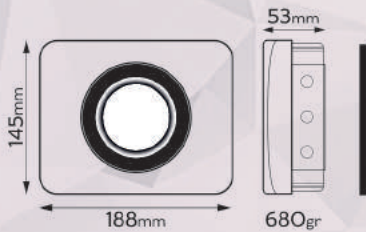

30W
POWER

3.000
lumen
Luminous Flux

FL-30WD

5.000K

30W
POWER

3.000
lumen
Luminous Flux

OuterBox Measures.
570mm x 335mm x 150mm
OuterBox content.
20 pcs
OuterBox Gross Weight.
8,6 kg

FL-50BC

3.000K

50W
POWER

5.000
lumen
Luminous Flux

FL-50BD

5.000K

50W
POWER

5.000
lumen
Luminous Flux

OuterBox Measures.
410mm x 350mm x 175mm
OuterBox content.
12 pcs
OuterBox Gross Weight.
8,8 kg

7.000
lumen
Luminous Flux

OuterBox Measures.
415mm x 306mm x 246mm
OuterBox content.
5 pcs
OuterBox Gross Weight.
12,9 kg

FL-100BC

3.000K

100W
POWER

10.000
lumen
Luminous Flux

FL-100BD

5.000K

100W
POWER

10.000
lumen
Luminous Flux

OuterBox Measures.
335mm x 260mm x 270mm
OuterBox content.
3 pcs
OuterBox Gross Weight.
9,1 kg

ground sockets ●●●

FLS-AXPIN-170

Al
Aluminium

Bolts Included

OuterBox Measures.
380mm x 270mm x 270mm
OuterBox content.
50 pcs
OuterBox Gross Weight.
4,7 kg