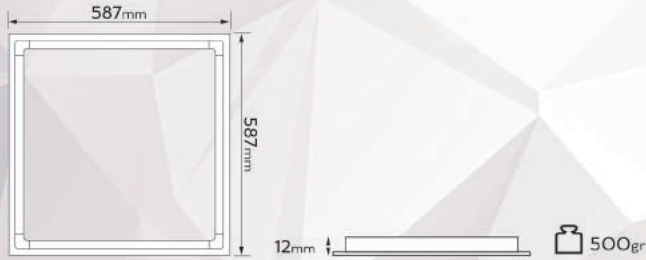

8 056039331921

OuterBox Measures.
525mm x 510mm x 525mm
OuterBox content.
20 pcs
OuterBox Gross Weight.
14,5 kg

PF-6036D-GM **4.000K**

36W POWER **3,600** Luminous Flux

8056039330825

PF-6036F-GM **6.000K**

36W POWER **3,600** Luminous Flux

8056039330832

OuterBox Measures. **635mm x 170mm x 635mm**
 OuterBox content. **5 pcs**
 OuterBox Gross Weight. **5,6 kg**

PN-6040C-LF **3.000K**

40W POWER **4,000** Luminous Flux