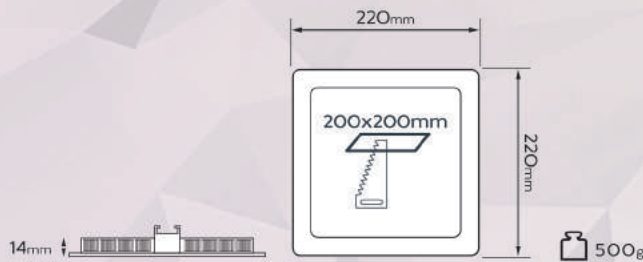

8056039332201

OuterBox Measures.
465mm x 385mm x 370mm
 OuterBox content.
40 pcs
 OuterBox Gross Weight.
14,08 kg

DL-IS22018C 3.000K

18W POWER

1.800 Luminous Flux

8056039332218

DL-IS22018D 4.000K

18W POWER

1.800 Luminous Flux

8056039332225

DL-IS22018F 6.000K

18W POWER

1.800 Luminous Flux

8056039332232

OuterBox Measures.
480mm x 280mm x 370mm
 OuterBox content.
20 pcs
 OuterBox Gross Weight.
12,62 kg

CCT downlight ●●●