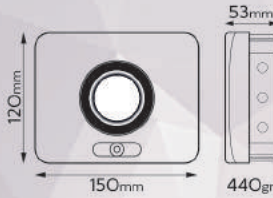

7.000
lumen
Luminous Flux

OuterBox Measures.
415mm x 306mm x 246mm
OuterBox content.
5 pcs
OuterBox Gross Weight.
12,9 kg

FL-100BC

3.000K

100W
POWER

10.000
lumen
Luminous Flux

FL-100BD

5.000K

100W
POWER

10.000
lumen
Luminous Flux

OuterBox Measures.
335mm x 260mm x 270mm
OuterBox content.
3 pcs
OuterBox Gross Weight.
9,1 kg

ground sockets ●●●

FLS-AXPIN-170

Al
Aluminium

Bolts Included

OuterBox Measures.
380mm x 270mm x 270mm
OuterBox content.
50 pcs
OuterBox Gross Weight.
4,7 kg

FLS-10BD 5.000K

10W
POWER

1.000
Luminous Flux

OuterBox Measures.
410mm x 260mm x 235mm
OuterBox content.
30 pcs
OuterBox Gross Weight.
10,1 kg

FLS-30BC 3.000K

30W
POWER

3.000
Luminous Flux

FLS-30BD 5.000K

30W
POWER

3.000
Luminous Flux

OuterBox Measures.
570mm x 335mm x 150mm
OuterBox content.
20 pcs
OuterBox Gross Weight.
12,9 kg

FLS-50BC 3.000K

50W
POWER

5.000
Luminous Flux

FLS-50BD 5.000K

50W
POWER