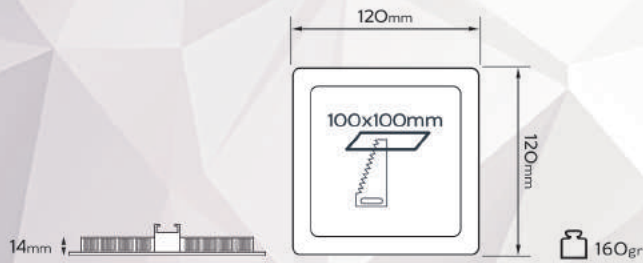

DL-IS1206F 6.000K

6W POWER

600 Luminous Flux

8056039332171

OuterBox Measures.
345mm x 275mm x 370mm
 OuterBox content.
40 pcs
 OuterBox Gross Weight.
8,84 kg

DL-IS17012C 3.000K

12W POWER

1.200 Luminous Flux