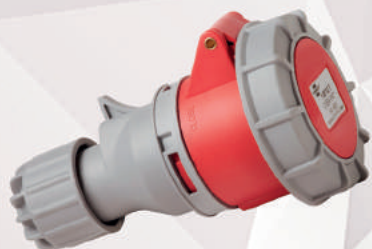

AE-IP214

SOCKET
 3P+T 16A 6h
 415V IP44

AE-IP215

SOCKET
3P+N+T 16A 6h
415V IP44

OuterBox Measures.
420mm x 320mm x 330mm
Inner / OuterBox content.
10/60 pcs
OuterBox Gross Weight.
7,8 kg

AE-IP224

SOCKET
3P+T 32A 6h
415V IP44