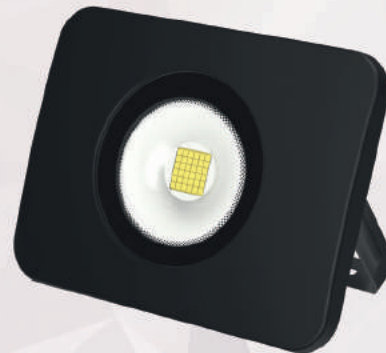

FL-30RGB Full Range + RGB

30W
POWER

3.000
Luminous Flux

OuterBox Measures.
570mm x 335mm x 150mm
OuterBox content.
20 pcs
OuterBox Gross Weight.
12,9 kg