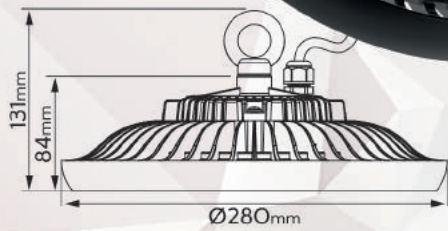

5.000K

100W
POWER

8.000
Luminous Flux

1950gr

OuterBox Measures.
680mm x 350mm x 300mm
OuterBox content.
4 pcs
OuterBox Gross Weight.
10,3 kg

SM-BAY150D

5.000K

150W
POWER