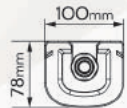

100W
POWER

10.000
lumen
Luminous Flux

OuterBox Measures.
335mm x 260mm x 270mm
OuterBox content.
3 pcs
OuterBox Gross Weight.
9,1 kg

ground sockets ●●●

FLS-AXPIN-170

Al
Aluminium

Bolts Included

OuterBox Measures.
380mm x 270mm x 270mm
OuterBox content.
50 pcs
OuterBox Gross Weight.
4,7 kg

PC
Cover Material

OuterBox Measures.
680mm x 215mm x 280mm
OuterBox content.
10 pcs
OuterBox Gross Weight.
8,0 kg

1300gr

TRE-PC122W

White Body

PC
Body Material

PC
Cover Material

OuterBox Measures.
1280mm x 215mm x 280mm
OuterBox content.
10 pcs
OuterBox Gross Weight.
14,5 kg

TRE-PC152W

White Body

PC
Body Material

PC
Cover Material

OuterBox Measures.
1580mm x 215mm x 280mm
OuterBox content.
10 pcs
OuterBox Gross Weight.
18,0 kg

• Solo per tubi LED. Cablata per tubi led alimentati da un solo lato. 
 • Only for LED tubes. Wired for one side powered LED tubes.
 • nur für LED-Tubes. Für einseitig betriebene LED-Röhren verdrahtet.
 • Seulement pour les tubes à led. Câblé pour les tubes LED alimentés d'un côté.
 • Solo para tubos led. Cableado para tubos LED con alimentación por un lado.
 • Pouze pro ledové trubice. Kabelové pro LED diody s jednou stranou.