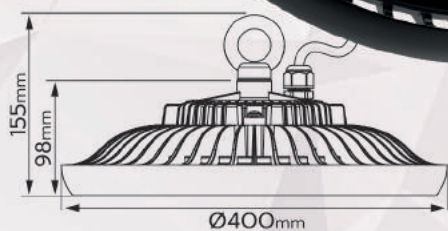

5.000K

100W
POWER

8.000
Luminous Flux

1950gr

OuterBox Measures.
680mm x 350mm x 300mm
OuterBox content.
4 pcs
OuterBox Gross Weight.
10,3 kg

SM-BAY150D

5.000K

150W
POWER

12.000
Luminous Flux

3250gr

OuterBox Measures.
410mm x 410mm x 320mm
OuterBox content.
2 pcs
OuterBox Gross Weight.
8,4 kg

SM-BAY200D

5.000K

200W
POWER

16.000
Luminous Flux

4550gr

OuterBox Measures.
470mm x 470mm x 330mm
OuterBox content.
2 pcs
OuterBox Gross Weight.
11,8 kg

Hi Power LED Lamps

E40

OuterBox Measures.
500mm x 390mm x 430mm
OuterBox content.
10 pcs
OuterBox Gross Weight.
9,0 kg