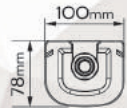

100W
POWER

10.000
lumen
Luminous Flux

OuterBox Measures.
335mm x 260mm x 270mm
OuterBox content.
3 pcs
OuterBox Gross Weight.
9,1 kg

ground sockets ●●●

FLS-AXPIN-170

Al
Aluminium

Bolts Included

OuterBox Measures.
380mm x 270mm x 270mm
OuterBox content.
50 pcs
OuterBox Gross Weight.
4,7 kg

30W
POWER

3.000
Luminous Flux

OuterBox Measures.
570mm x 335mm x 150mm
OuterBox content.
20 pcs
OuterBox Gross Weight.
12,9 kg

FLS-50BC 3.000K

50W
POWER

5.000
Luminous Flux

FLS-50BD 5.000K

50W
POWER

FL-30RGB Full Range + RGB

30W
POWER

3.000
Luminous Flux

OuterBox Measures.
570mm x 335mm x 150mm
OuterBox content.
20 pcs
OuterBox Gross Weight.
12,9 kg

waterproof ●●●

TRI-6020C	3.000K	TRI-6020D	4.200K	TRI-6020F	6.400K
20W POWER	1.800 Luminous Flux	20W POWER	1.800 Luminous Flux	20W POWER	1.900 Luminous Flux
8033638773611		8033638773628		8033638773635	

PC
Cover Material

OuterBox Measures.
680mm x 215mm x 280mm
OuterBox content.
10 pcs
OuterBox Gross Weight.
8,0 kg

1300gr

TRE-PC122W

White Body

PC
Body Material

PC
Cover Material

OuterBox Measures.
1280mm x 215mm x 280mm
OuterBox content.
10 pcs
OuterBox Gross Weight.
14,5 kg