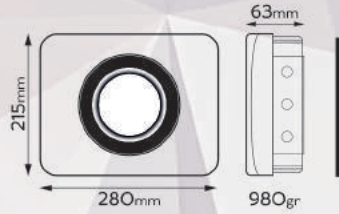

30W
POWER

3.000
lumen
Luminous Flux

FL-30WD

5.000K

30W
POWER

3.000
lumen
Luminous Flux

OuterBox Measures.
570mm x 335mm x 150mm
OuterBox content.
20 pcs
OuterBox Gross Weight.
8,6 kg

FL-50BC

3.000K

50W
POWER

5.000
lumen
Luminous Flux

FL-50BD

5.000K

50W
POWER

5.000
lumen
Luminous Flux

OuterBox Measures.
410mm x 350mm x 175mm
OuterBox content.
12 pcs
OuterBox Gross Weight.
8,8 kg

7.000
lumen
Luminous Flux

OuterBox Measures.
415mm x 306mm x 246mm
OuterBox content.
5 pcs
OuterBox Gross Weight.
12,9 kg

FL-100BC

3.000K

100W
POWER

10.000
lumen
Luminous Flux

FL-100BD

5.000K

100W
POWER

10.000
lumen
Luminous Flux

OuterBox Measures.
335mm x 260mm x 270mm
OuterBox content.
3 pcs
OuterBox Gross Weight.
9,1 kg

ground sockets ●●●

FLS-AXPIN-170

Al
Aluminium

Bolts Included

OuterBox Measures.
380mm x 270mm x 270mm
OuterBox content.
50 pcs
OuterBox Gross Weight.
4,7 kg