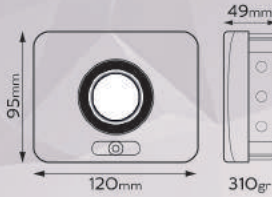

7.000
lumen
Luminous Flux

OuterBox Measures.
415mm x 306mm x 246mm
OuterBox content.
5 pcs
OuterBox Gross Weight.
12,9 kg

FL-100BC

3.000K

100W
POWER

10.000
lumen
Luminous Flux

FL-100BD

5.000K

100W
POWER

10.000
lumen
Luminous Flux

OuterBox Measures.
335mm x 260mm x 270mm
OuterBox content.
3 pcs
OuterBox Gross Weight.
9,1 kg

ground sockets ●●●

FLS-AXPIN-170

Al
Aluminium

Bolts Included

OuterBox Measures.
380mm x 270mm x 270mm
OuterBox content.
50 pcs
OuterBox Gross Weight.
4,7 kg

FLS-AXPIN-210

Al
Aluminium

Bolts Included

OuterBox Measures.
460mm x 270mm x 270mm
OuterBox content.
50 pcs
OuterBox Gross Weight.
6,7 kg

●●● Sensor floodlight

FLS-10BC 3.000K

10W
POWER

1.000
Luminous Flux

FLS-10BD 5.000K

10W
POWER

1.000
Luminous Flux

OuterBox Measures.
410mm x 260mm x 235mm
OuterBox content.
30 pcs
OuterBox Gross Weight.
10,1 kg

FLS-30BC 3.000K

30W
POWER

3.000
Luminous Flux

FLS-30BD 5.000K