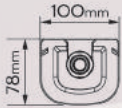

waterproof LED-Ready ●●●

700gr