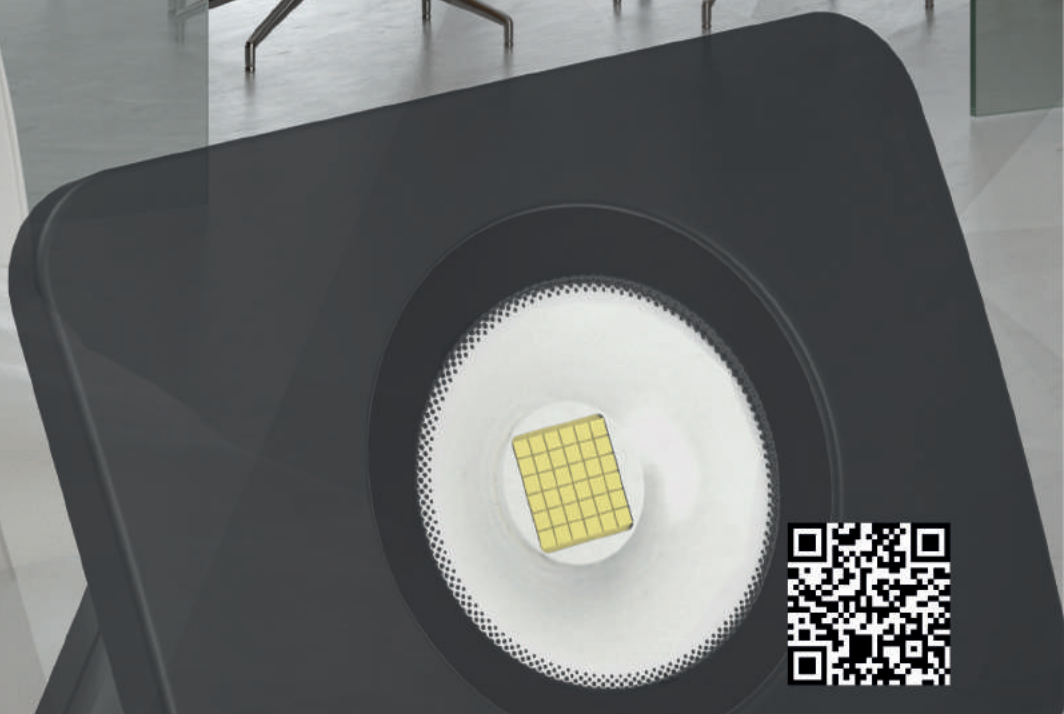

Indoor

Outdoor

Smart Lamps

Electricity

FL-10BC 3.000K

10W
POWER

1.000
lumen
Luminous Flux

FL-10BD 5.000K