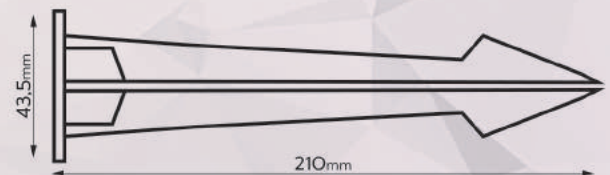

OuterBox Measures.
460mm x 270mm x 270mm
OuterBox content.
50 pcs
OuterBox Gross Weight.
6,7 kg