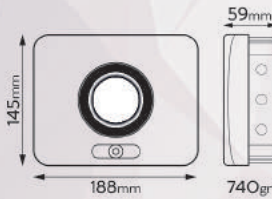

100W
POWER

10.000
lumen
Luminous Flux

OuterBox Measures.
335mm x 260mm x 270mm
OuterBox content.
3 pcs
OuterBox Gross Weight.
9,1 kg

ground sockets ●●●

FLS-AXPIN-170

Al
Aluminium

Bolts Included

OuterBox Measures.
380mm x 270mm x 270mm
OuterBox content.
50 pcs
OuterBox Gross Weight.
4,7 kg

FLS-10BD 5.000K

10W
POWER

1.000
Luminous Flux

OuterBox Measures.
410mm x 260mm x 235mm
OuterBox content.
30 pcs
OuterBox Gross Weight.
10,1 kg

FLS-30BC 3.000K

30W
POWER

3.000
Luminous Flux

FLS-30BD 5.000K

30W
POWER

3.000
Luminous Flux

OuterBox Measures.
570mm x 335mm x 150mm
OuterBox content.
20 pcs
OuterBox Gross Weight.
12,9 kg

FLS-50BC 3.000K

50W
POWER

5.000
Luminous Flux

FLS-50BD 5.000K

50W
POWER

5.000
Luminous Flux

OuterBox Measures.
410mm x 350mm x 175mm
OuterBox content.
12 pcs
OuterBox Gross Weight.
9,6 kg

●●● RGB floodlight

FL-10RGB Full Range + RGB

10W
POWER

1.000
Luminous Flux

OuterBox Measures.
410mm x 260mm x 235mm
OuterBox content.
30 pcs
OuterBox Gross Weight.
10,1 kg