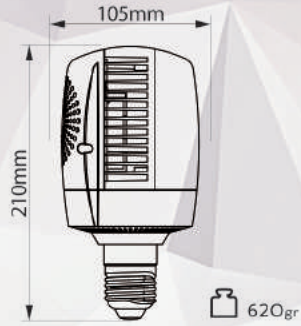

5.000K

100W
POWER

8.000
Luminous Flux

1950gr

OuterBox Measures.
680mm x 350mm x 300mm
OuterBox content.
4 pcs
OuterBox Gross Weight.
10,3 kg

SM-BAY150D

5.000K

150W
POWER

12.000
Luminous Flux

3250gr

OuterBox Measures.
410mm x 410mm x 320mm
OuterBox content.
2 pcs
OuterBox Gross Weight.
8,4 kg

SM-BAY200D

5.000K

200W
POWER

16.000
Luminous Flux

4550gr

OuterBox Measures.
470mm x 470mm x 330mm
OuterBox content.
2 pcs
OuterBox Gross Weight.
11,8 kg

Hi Power LED Lamps

E40

OuterBox Measures.
500mm x 390mm x 430mm
OuterBox content.
10 pcs
OuterBox Gross Weight.
9,0 kg