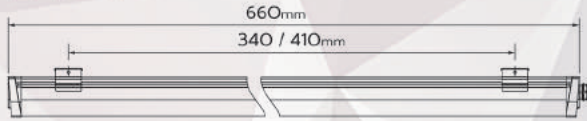

waterproof LED-Ready ●●●

700gr