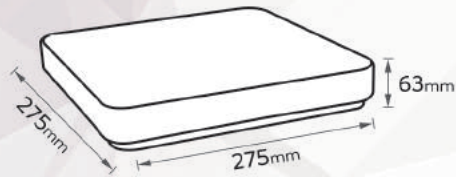

8056039331945

450gr

OuterBox Measures.
550mm x 285mm x 365mm
OuterBox content.
10 pcs
OuterBox Gross Weight.
8,0 kg

PL-R38035C 3.000K

35W POWER

3.200 lumen Luminous Flux

8056039331952

PL-R38035D 5.000K

35W POWER

3.200 lumen Luminous Flux

8056039331969

675gr

OuterBox Measures.
730mm x 390mm x 400mm
OuterBox content.
10 pcs
OuterBox Gross Weight.
12,0 kg

PL-S27515C 3.000K

15W POWER

1.500 Lumen Luminous Flux

8056039331976

PL-S27515D 5.000K

15W POWER

1.500 Lumen Luminous Flux

8056039331983

440gr

OuterBox Measures.
580mm x 305mm x 340mm
OuterBox content.
10 pcs
OuterBox Gross Weight.
8,0 kg

PL-S37535C 3.000K