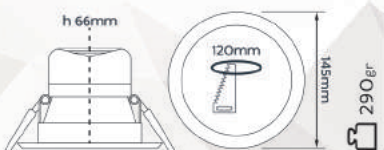

1.800 Luminous Flux

8056039332225

DL-IS22018F 6.000K

18W POWER

1.800 Luminous Flux

8056039332232

OuterBox Measures.
480mm x 280mm x 370mm
 OuterBox content.
20 pcs
 OuterBox Gross Weight.
12,62 kg

CCT downlight ●●●

DLL-957CCT 3.000K / 4.000K / 6.000K

7W POWER

700 lumen Luminous Flux

8 056039331907

OuterBox Measures.
410mm x 320mm x 355mm
OuterBox content.
60 pcs
OuterBox Gross Weight.
10,0 kg

DLL-14514CCT 3.000K / 4.000K / 6.000K

14W POWER

1.400 lumen Luminous Flux

8 056039331914

OuterBox Measures.
610mm x 325mm x 380mm
OuterBox content.
40 pcs
OuterBox Gross Weight.
12,6 kg

DLL-24425CCT 3.000K / 4.000K / 6.000K

25W POWER

2.500 lumen Luminous Flux

8 056039331921

OuterBox Measures.
525mm x 510mm x 525mm
OuterBox content.
20 pcs
OuterBox Gross Weight.
14,5 kg

PF-6036D-GM **4.000K**

36W POWER **3,600** Luminous Flux

8056039330825

PF-6036F-GM **6.000K**