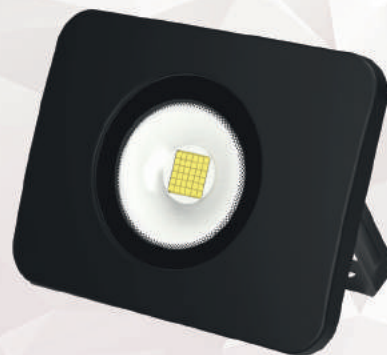

5.000
Luminous Flux

OuterBox Measures.
410mm x 350mm x 175mm
OuterBox content.
12 pcs
OuterBox Gross Weight.
9,6 kg

●●● RGB floodlight

FL-10RGB Full Range + RGB

10W
POWER

1.000
Luminous Flux

OuterBox Measures.
410mm x 260mm x 235mm
OuterBox content.
30 pcs
OuterBox Gross Weight.
10,1 kg