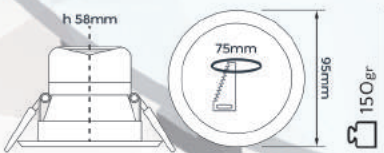

DLL-957CCT 3.000K / 4.000K / 6.000K

7W POWER

700 lumen Luminous Flux

8 056039331907