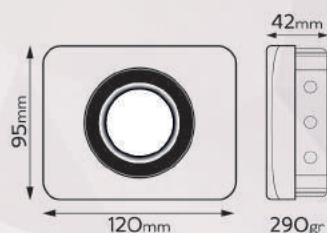

OuterBox Measures.
335mm x 315mm x 205mm
OuterBox content.
36 pcs
OuterBox Gross Weight.
12 kg

FL-20BC 3.000K

20W
POWER

2.000
lumen
Luminous Flux

FL-20BD 5.000K

20W
POWER

2.000
lumen
Luminous Flux

FL-20WC 3.000K

20W
POWER

2.000
lumen
Luminous Flux

FL-20WD 5.000K

20W
POWER

2.000
lumen
Luminous Flux

OuterBox Measures.
410mm x 260mm x 235mm
OuterBox content.
30 pcs
OuterBox Gross Weight.
10,3 kg

FL-30BC

3.000K

30W
POWER

3.000
lumen
Luminous Flux

FL-30WD

5.000K

30W
POWER

3.000
lumen
Luminous Flux

OuterBox Measures.
570mm x 335mm x 150mm
OuterBox content.
20 pcs
OuterBox Gross Weight.
8,6 kg

FL-50BC