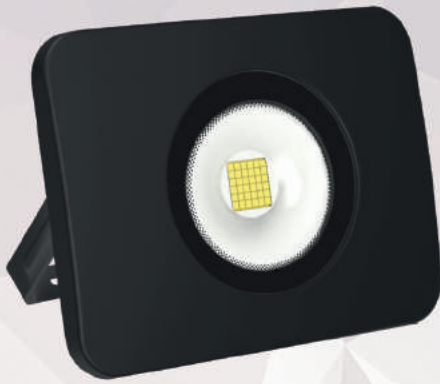

3.000K

50W
POWER

5.000
lumen
Luminous Flux

FL-50BD

5.000K

50W
POWER

5.000
lumen
Luminous Flux

OuterBox Measures.
410mm x 350mm x 175mm
OuterBox content.
12 pcs
OuterBox Gross Weight.
8,8 kg

floodlight ●●●

FL-70BC

3.000K

70W
POWER

7.000
lumen
Luminous Flux

FL-70BD

5.000K

70W
POWER