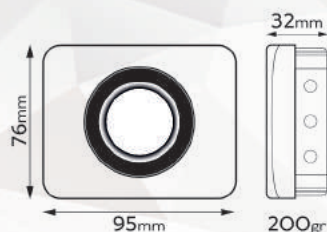

OuterBox Measures.
335mm x 315mm x 205mm
OuterBox content.
36 pcs
OuterBox Gross Weight.
12 kg

FL-20BC 3.000K

20W
POWER

2.000
lumen
Luminous Flux

FL-20BD 5.000K

20W
POWER

2.000
lumen
Luminous Flux

FL-20WC 3.000K