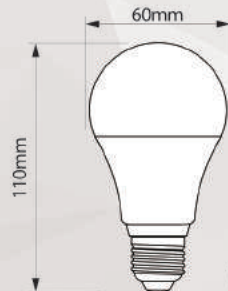

now you can control it...totally. Enjoy

A60-ACCT9 3.000K / 4.200K / 6.400K

9W POWER

800 lumen Luminous Flux

8056039331266

OuterBox Measures. **670mm x 120mm x 335mm**
OuterBox content. **60 pcs**
OuterBox Gross Weight. **5,4 kg**

45gr

50gr

A60-ADIM9C 3.000K

9W POWER

800 lumen Luminous Flux

8056039331259

OuterBox Measures. **670mm x 120mm x 335mm**
OuterBox content. **60 pcs**
OuterBox Gross Weight. **5,5 kg**

45gr