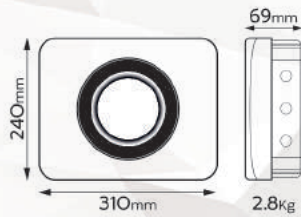

3.000K

50W
POWER

5.000
lumen
Luminous Flux

FL-50BD

5.000K

50W
POWER

5.000
lumen
Luminous Flux

OuterBox Measures.
410mm x 350mm x 175mm
OuterBox content.
12 pcs
OuterBox Gross Weight.
8,8 kg

7.000
lumen
Luminous Flux

OuterBox Measures.
415mm x 306mm x 246mm
OuterBox content.
5 pcs
OuterBox Gross Weight.
12,9 kg

FL-100BC

3.000K

100W
POWER

10.000
lumen
Luminous Flux

FL-100BD

5.000K

100W
POWER

10.000
lumen
Luminous Flux

OuterBox Measures.
335mm x 260mm x 270mm
OuterBox content.
3 pcs
OuterBox Gross Weight.
9,1 kg

ground sockets ●●●

FLS-AXPIN-170

Al
Aluminium

Bolts Included

OuterBox Measures.
380mm x 270mm x 270mm
OuterBox content.
50 pcs
OuterBox Gross Weight.
4,7 kg