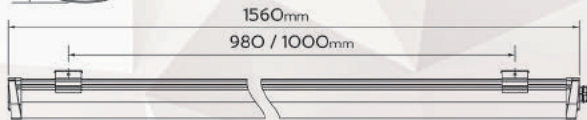

PC
Cover Material

OuterBox Measures.
680mm x 215mm x 280mm
OuterBox content.
10 pcs
OuterBox Gross Weight.
8,0 kg

1300gr

TRE-PC122W

White Body

PC
Body Material

PC
Cover Material

OuterBox Measures.
1280mm x 215mm x 280mm
OuterBox content.
10 pcs
OuterBox Gross Weight.
14,5 kg