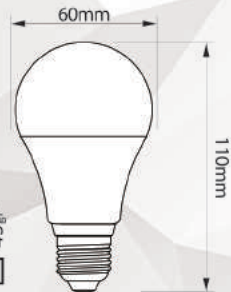

now you can control it...totally. Enjoy

A60-ACCT9 3.000K / 4.200K / 6.400K

9W POWER

800 lumen Luminous Flux

8056039331266

OuterBox Measures. **670mm x 120mm x 335mm**
OuterBox content. **60 pcs**
OuterBox Gross Weight. **5,4 kg**

45gr

50gr

A60-ADIM9C 3.000K

9W POWER

800 lumen Luminous Flux

8056039331259

OuterBox Measures. **670mm x 120mm x 335mm**
OuterBox content. **60 pcs**
OuterBox Gross Weight. **5,5 kg**

45gr