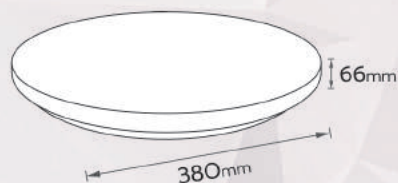

8056039331945

450gr

OuterBox Measures.
550mm x 285mm x 365mm
OuterBox content.
10 pcs
OuterBox Gross Weight.
8,0 kg

PL-R38035C 3.000K

35W POWER

3.200 lumen Luminous Flux

8056039331952

PL-R38035D 5.000K

35W POWER

3.200 lumen Luminous Flux

8056039331969

675gr

OuterBox Measures.
730mm x 390mm x 400mm
OuterBox content.
10 pcs
OuterBox Gross Weight.
12,0 kg

PL-S27515C 3.000K

15W POWER

1.500 Lumen Luminous Flux