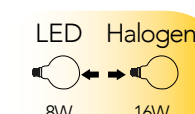

Efficienza
energetica

Codice	EAN	Watt	CRI	Lumen	Angolo	K	Durata	Inner	Master	Prezzo
I-LUXA-S-E27-G125	8031414875412	8W	80	210	300°	4000	15000h	1	20	€ 11,80