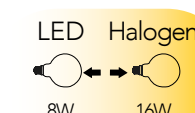

Efficienza
energetica