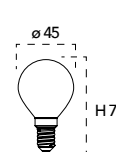

Lampada LED
6W 230V
NDLS

Misure
dimensioni in mm