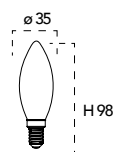

Lampada LED
4W 230V
NDLS

Misure
dimensioni in mm