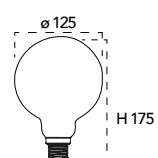

Lampada LED
8W 230V
NDLS 360°

Misure
dimensioni in mm