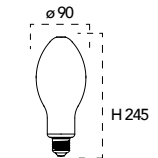

Lampada LED filamento
26W LOWBAY 230V

Misure
dimensioni in mm