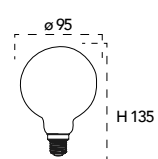

Lampada LED
16W 230V
NDLS 360°

Misure
dimensioni in mm