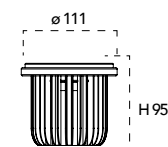

Modulo LED
AR111 35-40V DC 30W

Misure
dimensioni in mm