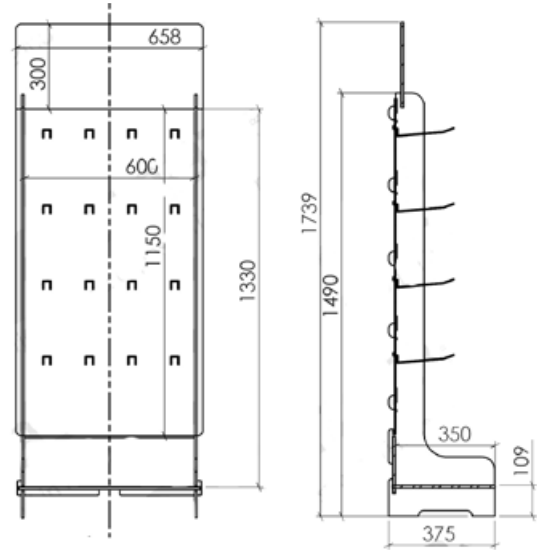

DOWNLOAD ON
 Download on the App Store
 GET IT ON Google Play

Good solution for your Smart life!

Codice	EAN	Prezzo
EXPO-BULBS	8031414891375	€ 460,20
29 ganci da 25 cm		

Codice	EAN	Inner	Master	Prezzo
BULBS-TESTER	8031414888887	1	6	€ 57,20
2xE27				
2XE14				
1XGU10				
1XMR16				
1XG9				
1XG4				
1XGX53				