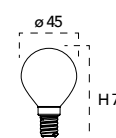

Lampada LED
4W 230V
NDLS

Misure
dimensioni in mm