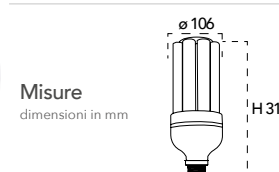

Lampada LED
E40 LOWBAY 55W 230V

Attacco