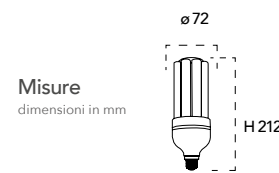

Lampada LED
E27 LOWBAY 27W 230V

Attacco