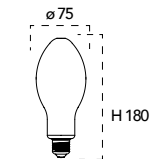

Lampada LED filamento
18W LOWBAY 230V

Misure
dimensioni in mm