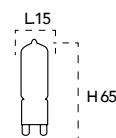

Lampada LED
COB 4W 230V
NDLS

Misure
dimensioni in mm