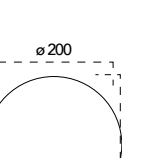

Lampada LED
8W 230V
NDLS 360°

Lampada LED decorativa
8W 230V

Misure
dimensioni in mm