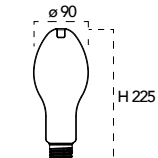

Lampada LED
E40 LOWBAY 26W 230V

Misure
dimensioni in mm