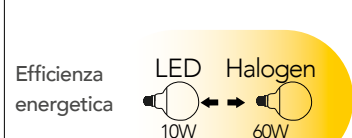

Codice	EAN	Watt	CRI	Lumen	Angolo	K	Durata	Inner	Master	Prezzo
SMART-E27-RGBCCT	8031414872657	10W	80	800	240°		25000h	1	50	€ 20,10

Lampada LED SMART
10W 230V