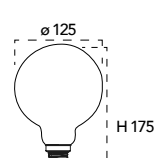

Lampada LED
16W 230V
NDLS 360°

Misure
dimensioni in mm