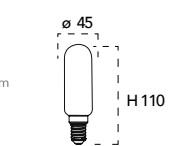

Lampada LED
T45 8W 230V
NDLS 360°

Misure dimensioni in mm

Attacco