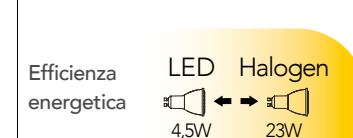

Codice	EAN	Watt	CRI	Lumen	Angolo	K	Durata	Inner	Master	Prezzo
SMART-GU10-CCT	8031414867639	4,5W	80	300	120°		25000h	1	50	€ 17,00

Lampada LED SMART
4,5W 230V