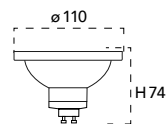

Lampada LED
AR111 13W 230V
DLS 90°

Misure
dimensioni in mm