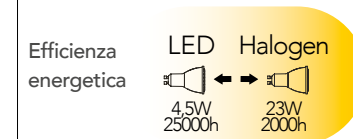

Codice	EAN	Watt	CRI	Lumen	Angolo	K	Durata	Inner	Master	Prezzo
SMART-E27G95-RGBCCT	8031414872664	10W	80	800	200°		25000h	1	50	€ 31,60

Lampada LED SMART
4,5W 230V

2700K 4000K 6500K