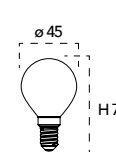

Lampada LED
4W 230V
NDLS

Misure
dimensioni in mm